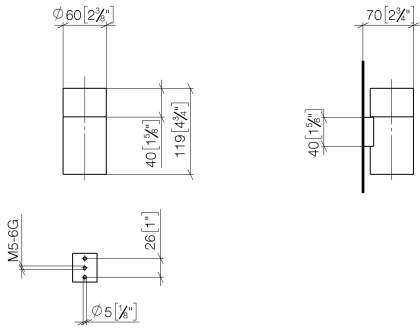

Tumbler holder wall model - Brushed Chrome

MADISON

83 400 979

- crystal glass, transparent
- width 60mm
- height 120 mm
- 110mm projection

Fits: MADISON, MEM, TARA, CL.1, LISSÉ,  
VAIA, META, CYO

	Brushed Chrome	83 400 979-93
	Chrome	83 400 979-00
	Brushed Platinum	83 400 979-06
	Platinum	83 400 979-08
	Durabress (23kt Gold)	83 400 979-09
	Dark Chrome	83 400 979-19
	Light Gold	83 400 979-26
	Brushed Light Gold	83 400 979-27
	Brushed Durabress (23kt Gold)	83 400 979-28
	Matte Black	83 400 979-33
	Brushed Bronze	83 400 979-42
	Brushed Champagne (22kt Gold)	83 400 979-46
	Champagne (22kt Gold)	83 400 979-47
	Brushed Dark Platinum	83 400 979-99

83 400 979

mm [inches]

83 400 979

Parts for other finishes can be found here: [Chrome](#)

### Spare parts list

No.	Item Number	Name	Quantity used	Delivery time
1	90 90 00 008 00 84	glass	1	2
2	08 17 97 569-93	holder	1	20
3	09 30 30 117 90	screw	1	2
4	05 30 31 025 00 90	fixing set	1	2
5	08 10 10 530-93	holder	1	20