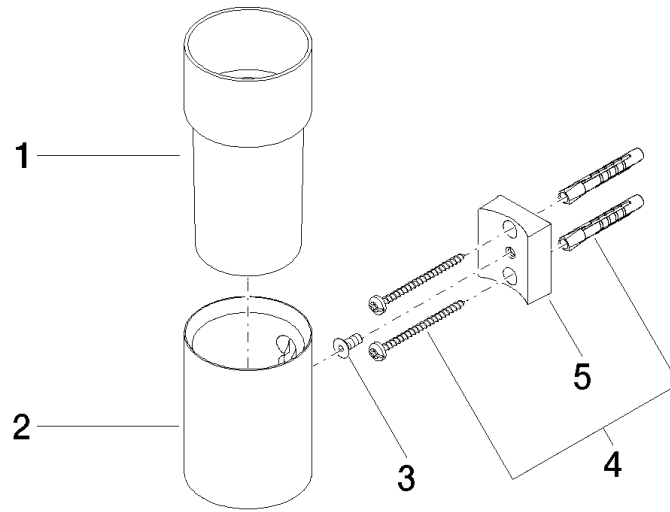

Tumbler holder wall model - Chrome

SERIES-VARIOUS

83 401 979 Product version from 10/1/2023

- crystal glass brush holder, matte
- width 60mm
- height 120 mm
- 110mm projection

	Chrome	83 401 979-00
	Brushed Platinum	83 401 979-06
	Platinum	83 401 979-08
	Durabrand (23kt Gold)	83 401 979-09
	Dark Chrome	83 401 979-19
	Light Gold	83 401 979-26
	Brushed Light Gold	83 401 979-27
	Brushed Durabrand (23kt Gold)	83 401 979-28
	Matte Black	83 401 979-33
	Brushed Bronze	83 401 979-42
	Brushed Champagne (22kt Gold)	83 401 979-46
	Champagne (22kt Gold)	83 401 979-47
	Brushed Chrome	83 401 979-93
	Brushed Dark Platinum	83 401 979-99

Recommended miscellaneous

Crystal tumbler -

08 90 00 008
82

83 401 979 Product version from 10/1/2023

mm [inches]

Spare parts list

No.	Item Number	Name	Quantity used	Delivery time
4	05 30 31 025 00 90	fixing set	1.00	2
5	08 10 10 530-00	holder	1.00	10
3	09 30 30 117 90	screw	1.00	2
1	08 90 00 008 82	Crystal tumbler -	1.00	2
2	08 17 97 569-00	holder	1.00	10