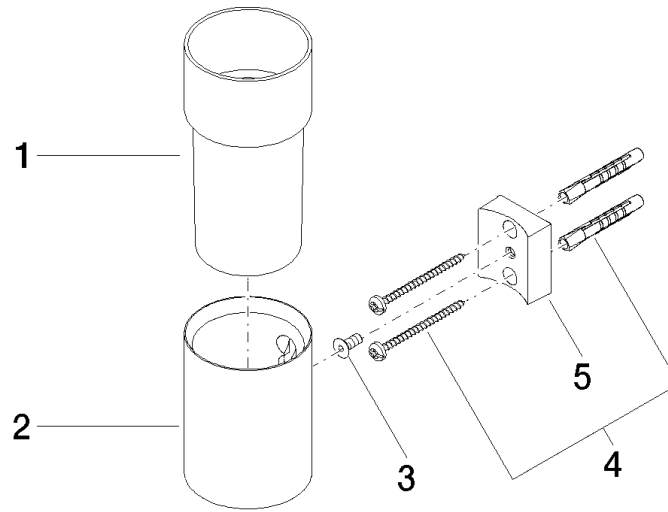

83 401 979

- crystal glass brush holder, matte
- width 60mm
- height 120 mm
- 110mm projection

Fits: MADISON, MEM, TARA, CL.1, LISSÉ,
VAIA, META, CYO

	Light Gold	83 401 979-26
	Chrome	83 401 979-00
	Brushed Platinum	83 401 979-06
	Platinum	83 401 979-08
	Durabress (23kt Gold)	83 401 979-09
	Dark Chrome	83 401 979-19
	Brushed Light Gold	83 401 979-27
	Brushed Durabress (23kt Gold)	83 401 979-28
	Matte Black	83 401 979-33
	Brushed Bronze	83 401 979-42
	Brushed Champagne (22kt Gold)	83 401 979-46
	Champagne (22kt Gold)	83 401 979-47
	Brushed Chrome	83 401 979-93
	Brushed Dark Platinum	83 401 979-99

83 401 979

mm [inches]

83 401 979

Parts for other finishes can be found here: [Chrome](#)

Spare parts list

No.	Item Number	Name	Quantity used	Delivery time
1	08 90 00 008 82	Crystal tumbler -	1	2
2	08 17 97 569-26	holder	1	60
3	09 30 30 117 90	screw	1	2
4	05 30 31 025 00 90	fixing set	1	2
5	08 10 10 530-26	holder	1	60