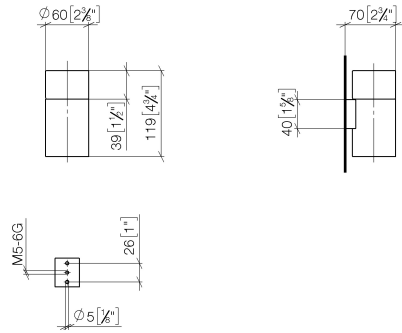

83 401 979

- crystal glass brush holder, matte
- width 60mm
- height 120 mm
- 110mm projection

Fits: MADISON, MEM, TARA, CL.1, LISSÉ,
VAIA, META, CYO

	Brushed Bronze	83 401 979-42
	Chrome	83 401 979-00
	Brushed Platinum	83 401 979-06
	Platinum	83 401 979-08
	Durabress (23kt Gold)	83 401 979-09
	Dark Chrome	83 401 979-19
	Light Gold	83 401 979-26
	Brushed Light Gold	83 401 979-27
	Brushed Durabress (23kt Gold)	83 401 979-28
	Matte Black	83 401 979-33
	Brushed Champagne (22kt Gold)	83 401 979-46
	Champagne (22kt Gold)	83 401 979-47
	Brushed Chrome	83 401 979-93
	Brushed Dark Platinum	83 401 979-99

83 401 979

mm [inches]

83 401 979

Parts for other finishes can be found here: [Chrome](#)

Spare parts list

No.	Item Number	Name	Quantity used	Delivery time
1	08 90 00 008 82	Crystal tumbler -	1	2
2	08 17 97 569-42	holder	1	60
3	09 30 30 117 90	screw	1	2
4	05 30 31 025 00 90	fixing set	1	2
5	08 10 10 530-42	holder	1	60