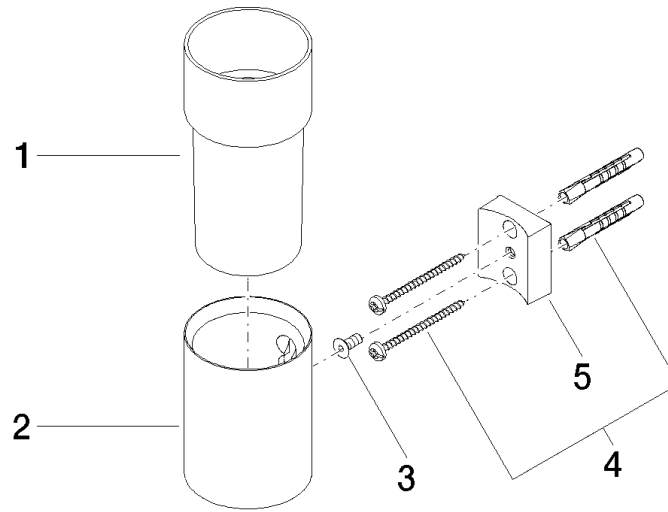

83 401 979

- crystal glass brush holder, matte
- width 60mm
- height 120 mm
- 110mm projection

Fits: MADISON, MEM, TARA, CL.1, LISSÉ,
VAIA, META, CYO

	Brushed Bronze	83 401 979-42
	Chrome	83 401 979-00
	Brushed Platinum	83 401 979-06
	Platinum	83 401 979-08
	Durabress (23kt Gold)	83 401 979-09
	Dark Chrome	83 401 979-19
	Light Gold	83 401 979-26
	Brushed Light Gold	83 401 979-27
	Brushed Durabress (23kt Gold)	83 401 979-28
	Matte Black	83 401 979-33
	Brushed Champagne (22kt Gold)	83 401 979-46
	Champagne (22kt Gold)	83 401 979-47
	Brushed Chrome	83 401 979-93
	Brushed Dark Platinum	83 401 979-99

83 401 979

mm [inches]

83 401 979

Parts for other finishes can be found here: [Chrome](#)

Spare parts list

No.	Item Number	Name	Quantity used	Delivery time
1	08 90 00 008 82	Crystal tumbler -	1	2
2	08 17 97 569-42	holder	1	60
3	09 30 30 117 90	screw	1	2
4	05 30 31 025 00 90	fixing set	1	2
5	08 10 10 530-42	holder	1	60