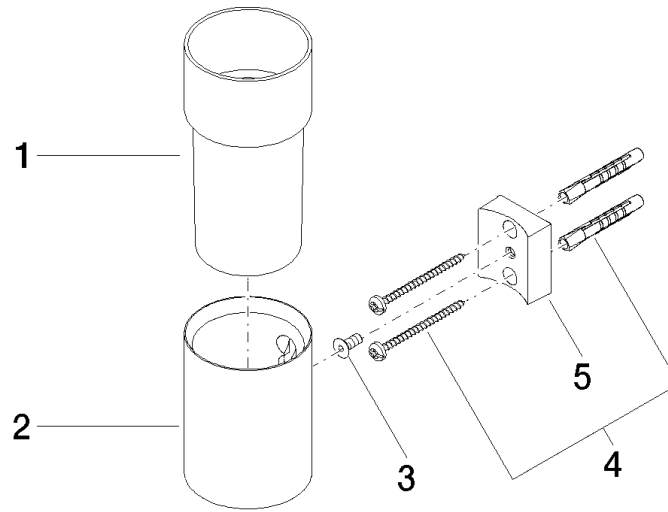

83 401 979

- crystal glass brush holder, matte
- width 60mm
- height 120 mm
- 110mm projection

Fits: MADISON, MEM, TARA, CL.1, LISSÉ,
VAIA, META, CYO

	Brushed Chrome	83 401 979-93
	Chrome	83 401 979-00
	Brushed Platinum	83 401 979-06
	Platinum	83 401 979-08
	Durabress (23kt Gold)	83 401 979-09
	Dark Chrome	83 401 979-19
	Light Gold	83 401 979-26
	Brushed Light Gold	83 401 979-27
	Brushed Durabress (23kt Gold)	83 401 979-28
	Matte Black	83 401 979-33
	Brushed Bronze	83 401 979-42
	Brushed Champagne (22kt Gold)	83 401 979-46
	Champagne (22kt Gold)	83 401 979-47
	Brushed Dark Platinum	83 401 979-99

83 401 979

mm [inches]

83 401 979

Parts for other finishes can be found here: [Chrome](#)

Spare parts list

No.	Item Number	Name	Quantity used	Delivery time
1	08 90 00 008 82	Crystal tumbler -	1	2
2	08 17 97 569-93	holder	1	20
3	09 30 30 117 90	screw	1	2
4	05 30 31 025 00 90	fixing set	1	2
5	08 10 10 530-93	holder	1	20