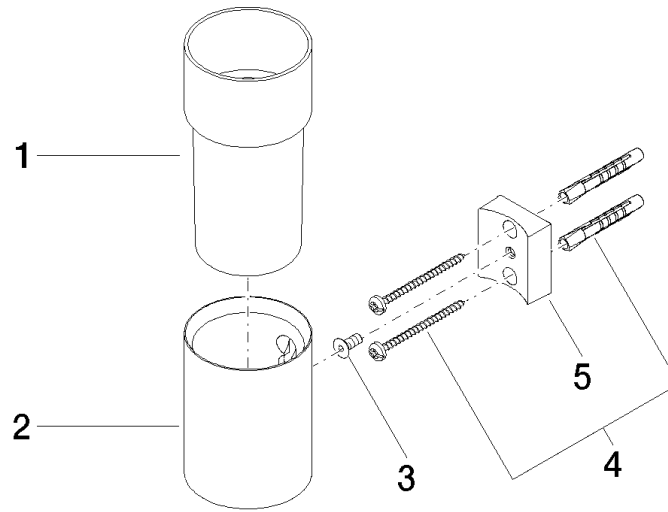

83 401 979

- crystal glass brush holder, matte
- width 60mm
- height 120 mm
- 110mm projection

Fits: MADISON, MEM, TARA, CL.1, LISSÉ,
VAIA, META, CYO

	Brushed Dark Platinum	83 401 979-99
	Chrome	83 401 979-00
	Brushed Platinum	83 401 979-06
	Platinum	83 401 979-08
	Durabrass (23kt Gold)	83 401 979-09
	Dark Chrome	83 401 979-19
	Light Gold	83 401 979-26
	Brushed Light Gold	83 401 979-27
	Brushed Durabrass (23kt Gold)	83 401 979-28
	Matte Black	83 401 979-33
	Brushed Bronze	83 401 979-42
	Brushed Champagne (22kt Gold)	83 401 979-46
	Champagne (22kt Gold)	83 401 979-47
	Brushed Chrome	83 401 979-93

Recommended miscellaneous

Crystal tumbler -

08 90 00 008
82

83 401 979

mm [inches]

83 401 979

Spare parts list

No.	Item Number	Name	Quantity used	Delivery time
1	08 90 00 008 82	Crystal tumbler -	1	2
2	08 17 97 569-99	holder	1	30
3	09 30 30 117 90	screw	1	2
4	05 30 31 025 00 90	fixing set	1	2
5	08 10 10 530-99	holder	1	30