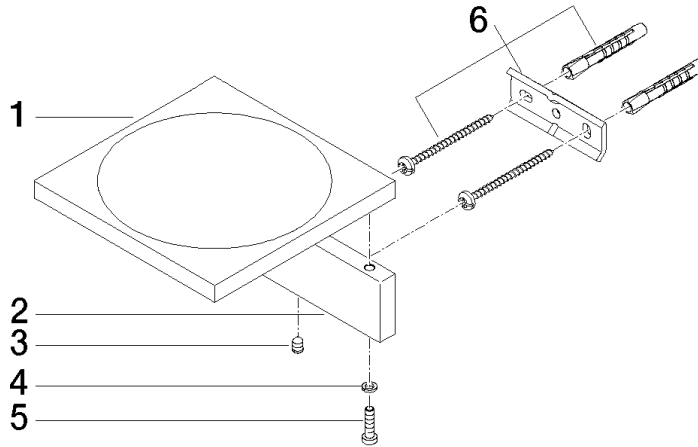

Soap dish wall model - Brushed Dark Platinum

MEM

83 410 780

- width 120mm
- height 45 mm
- 120mm projection

Fits: MEM, CYO

	Brushed Dark Platinum	83 410 780-99
	Chrome	83 410 780-00
	Brushed Platinum	83 410 780-06
	Platinum	83 410 780-08
	Dark Chrome	83 410 780-19
	Brushed Durabross (23kt Gold)	83 410 780-28
	Brushed Champagne (22kt Gold)	83 410 780-46
	Champagne (22kt Gold)	83 410 780-47

Soap dish wall model - Brushed Dark Platinum

MEM

83 410 780

mm [inches]

83 410 780

Parts for other
finishes can be found
here: [Chrome](#)

Soap dish wall model - Brushed Dark Platinum

MEM