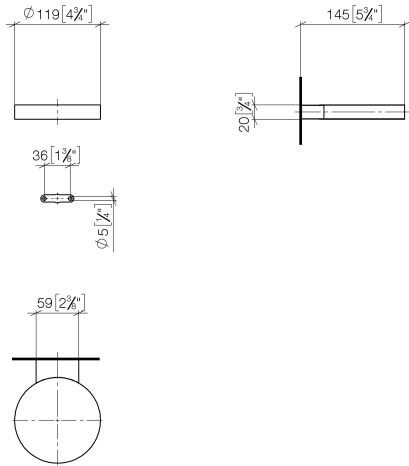

## Soap dish wall model - Brushed Champagne (22kt Gold)

83 410 979 Product version from 10/1/2023

- width 120mm
- height 20 mm
- 145mm projection

	Brushed Champagne (22kt Gold)	83 410 979-46
	Chrome	83 410 979-00
	Brushed Platinum	83 410 979-06
	Platinum	83 410 979-08
	Durabress (23kt Gold)	83 410 979-09
	Dark Chrome	83 410 979-19
	Light Gold	83 410 979-26
	Brushed Light Gold	83 410 979-27
	Brushed Durabress (23kt Gold)	83 410 979-28
	Matte Black	83 410 979-33
	Brushed Bronze	83 410 979-42
	Champagne (22kt Gold)	83 410 979-47
	Brushed Chrome	83 410 979-93
	Brushed Dark Platinum	83 410 979-99

## Soap dish wall model - Brushed Champagne (22kt Gold)

---

83 410 979 Product version from 10/1/2023

mm [inches]

**Soap dish wall model - Brushed Champagne (22kt Gold)**

83 410 979 Product version from 10/1/2023

Parts for other finishes can be found here: [Chrome](#)

**Spare parts list**

No.	Item Number	Name	Quantity used	Delivery time
1	08 17 97 570-46	dish	1	30
2	09 31 11 002 90	pin	1	2
3	08 17 30 502-46	holder	1	30
4	09 30 30 080 90	screw	2	2
5	05 30 31 025 00 90	fixing set	1	2
6	09 17 20 030 90	holder	1	2