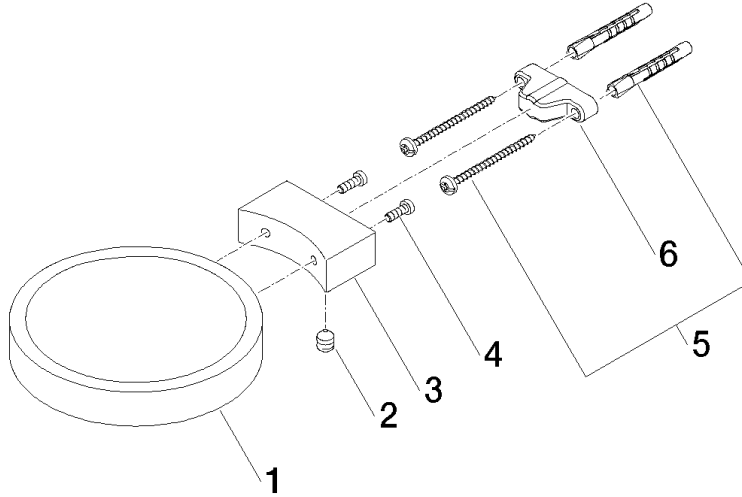

## Soap dish wall model - Brushed Champagne (22kt Gold)

83 410 979 Product version from 10/1/2023

- width 120mm
- height 20 mm
- 145mm projection

	Brushed Champagne (22kt Gold)	83 410 979-46
	Chrome	83 410 979-00
	Brushed Platinum	83 410 979-06
	Platinum	83 410 979-08
	Durabress (23kt Gold)	83 410 979-09
	Dark Chrome	83 410 979-19
	Light Gold	83 410 979-26
	Brushed Light Gold	83 410 979-27
	Brushed Durabress (23kt Gold)	83 410 979-28
	Matte Black	83 410 979-33
	Brushed Bronze	83 410 979-42
	Champagne (22kt Gold)	83 410 979-47
	Brushed Chrome	83 410 979-93
	Brushed Dark Platinum	83 410 979-99

## Soap dish wall model - Brushed Champagne (22kt Gold)

---

83 410 979 Product version from 10/1/2023

mm [inches]

**Soap dish wall model - Brushed Champagne (22kt Gold)**

83 410 979 Product version from 10/1/2023

Parts for other finishes can be found here: [Chrome](#)

**Spare parts list**

No.	Item Number	Name	Quantity used	Delivery time
1	08 17 97 570-46	dish	1	30
2	09 31 11 002 90	pin	1	2
3	08 17 30 502-46	holder	1	30
4	09 30 30 080 90	screw	2	2
5	05 30 31 025 00 90	fixing set	1	2
6	09 17 20 030 90	holder	1	2