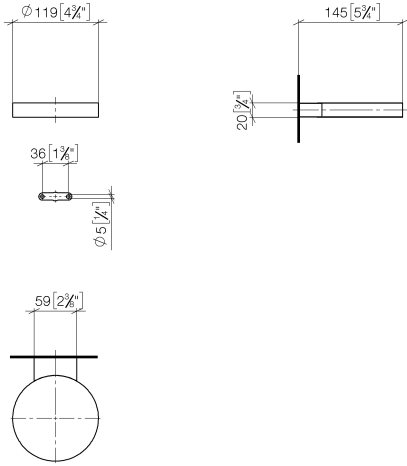

Soap dish wall model - Champagne (22kt Gold)

MADISON

83 410 979

- width 120mm
- height 20 mm
- 145mm projection

Fits: MADISON, MEM, TARA, CL.1, LISSÉ,
VAIA, META, CYO

	Champagne (22kt Gold)	83 410 979-47
	Chrome	83 410 979-00
	Brushed Platinum	83 410 979-06
	Platinum	83 410 979-08
	Durabrace (23kt Gold)	83 410 979-09
	Dark Chrome	83 410 979-19
	Light Gold	83 410 979-26
	Brushed Light Gold	83 410 979-27
	Brushed Durabrace (23kt Gold)	83 410 979-28
	Matte Black	83 410 979-33
	Brushed Bronze	83 410 979-42
	Brushed Champagne (22kt Gold)	83 410 979-46
	Brushed Chrome	83 410 979-93
	Brushed Dark Platinum	83 410 979-99

83 410 979

mm [inches]

83 410 979

Product version from 10/1/2023

Parts for other
finishes can be found
here: [Chrome](#)

Soap dish wall model - Champagne (22kt Gold)

MADISON

83 410 979