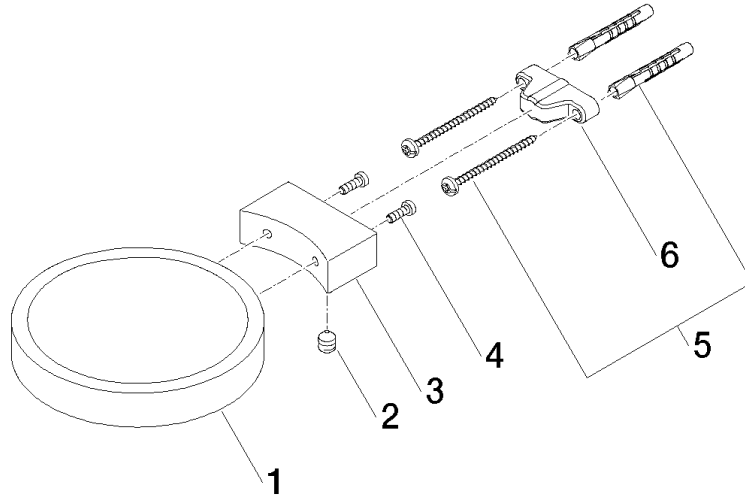

Soap dish wall model - Champagne (22kt Gold)

MADISON

83 410 979

- width 120mm
- height 20 mm
- 145mm projection

Fits: MADISON, MEM, TARA, CL.1, LISSÉ,
VAIA, META, CYO

	Champagne (22kt Gold)	83 410 979-47
	Chrome	83 410 979-00
	Brushed Platinum	83 410 979-06
	Platinum	83 410 979-08
	Durabrace (23kt Gold)	83 410 979-09
	Dark Chrome	83 410 979-19
	Light Gold	83 410 979-26
	Brushed Light Gold	83 410 979-27
	Brushed Durabrace (23kt Gold)	83 410 979-28
	Matte Black	83 410 979-33
	Brushed Bronze	83 410 979-42
	Brushed Champagne (22kt Gold)	83 410 979-46
	Brushed Chrome	83 410 979-93
	Brushed Dark Platinum	83 410 979-99

83 410 979

mm [inches]

83 410 979

Product version from 10/1/2023

Parts for other
finishes can be found
here: [Chrome](#)

Soap dish wall model - Champagne (22kt Gold)

MADISON

83 410 979