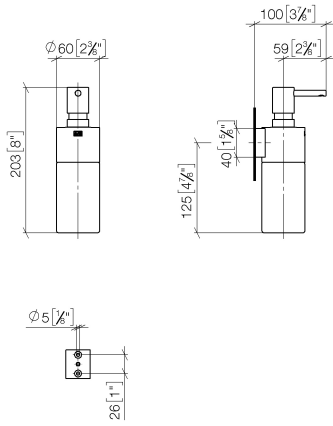

EDITION PRO Dispenser wall model - Chrome

83 435 626

- bottle made of crystal glass, matt
- width 60mm
- height 203 mm
- 250 ml bottle
- 100mm projection

	Chrome	83 435 626-00
	Matte Black	83 435 626-33
	Brushed Chrome	83 435 626-93

EDITION PRO Dispenser wall model - Chrome

83 435 626

mm [inches]

EDITION PRO Dispenser wall model - Chrome

83 435 626

Parts for other
finishes can be found
here: [Matte Black](#)

EDITION PRO Dispenser wall model - Chrome

83 435 626

Spare parts list

No.	Item Number	Name	Quantity used	Delivery time
	90 10 10 535 00-00	dispenser	6	10