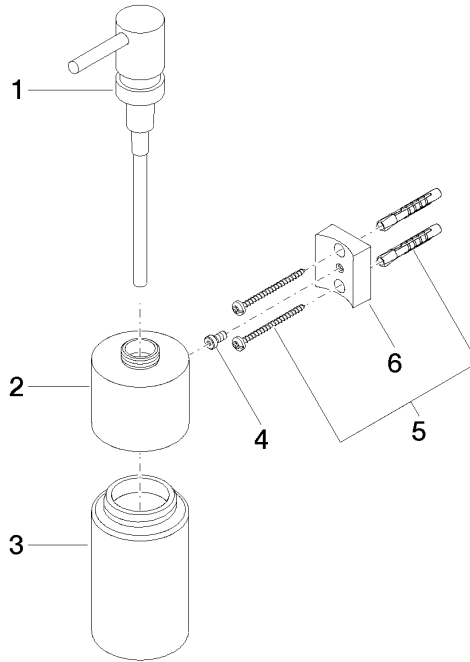

EDITION PRO Dispenser wall model - Chrome

83 435 626

- bottle made of crystal glass, matt
- width 60mm
- height 203 mm
- 250 ml bottle
- 100mm projection

	Chrome	83 435 626-00
	Matte Black	83 435 626-33
	Brushed Chrome	83 435 626-93

EDITION PRO Dispenser wall model - Chrome

83 435 626

mm [inches]

EDITION PRO Dispenser wall model - Chrome

83 435 626

Parts for other
finishes can be found
here: [Matte Black](#)

EDITION PRO Dispenser wall model - Chrome

83 435 626

Spare parts list

No.	Item Number	Name	Quantity used	Delivery time
	90 10 10 535 00-00	dispenser	6	10