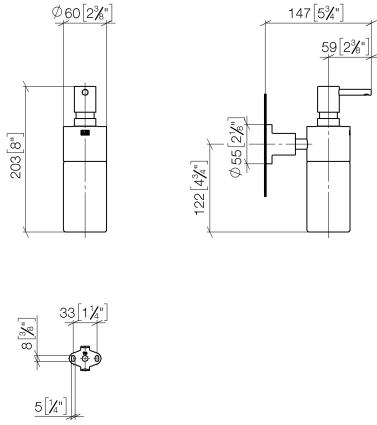

83 435 892

- bottle made of crystal glass, matt
- width 60mm
- height 200 mm
- rosette Ø 55 mm
- 250 ml bottle
- 144mm projection

	Champagne (22kt Gold)	83 435 892-47
	Chrome	83 435 892-00
	Brushed Platinum	83 435 892-06
	Platinum	83 435 892-08
	Dark Chrome	83 435 892-19
	Brushed Durabronze (23kt Gold)	83 435 892-28
	Matte Black	83 435 892-33
	Brushed Bronze	83 435 892-42
	Brushed Champagne (22kt Gold)	83 435 892-46
	Brushed Chrome	83 435 892-93
	Brushed Dark Platinum	83 435 892-99

83 435 892

mm [inches]

83 435 892

Product version from 4/1/2024

Parts for other
finishes can be found
here: [Chrome](#)

TARA Dispenser wall model - Champagne (22kt Gold)

TARA

83 435 892

Spare parts list

Product version from 4/1/2024

No.	Item Number	Name	Quantity used	Delivery time
	90 10 10 535 00-47	dispenser	10	30