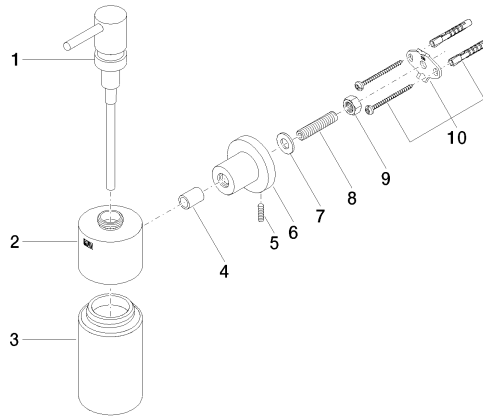

83 435 892

- bottle made of crystal glass, matt
- width 60mm
- height 200 mm
- rosette Ø 55 mm
- 250 ml bottle
- 144mm projection

	Champagne (22kt Gold)	83 435 892-47
	Chrome	83 435 892-00
	Brushed Platinum	83 435 892-06
	Platinum	83 435 892-08
	Dark Chrome	83 435 892-19
	Brushed Durabronze (23kt Gold)	83 435 892-28
	Matte Black	83 435 892-33
	Brushed Bronze	83 435 892-42
	Brushed Champagne (22kt Gold)	83 435 892-46
	Brushed Chrome	83 435 892-93
	Brushed Dark Platinum	83 435 892-99

83 435 892

mm [inches]

83 435 892

Product version from 4/1/2024

Parts for other
finishes can be found
here: [Chrome](#)

TARA Dispenser wall model - Champagne (22kt Gold)

TARA

83 435 892

Spare parts list

Product version from 4/1/2024

No.	Item Number	Name	Quantity used	Delivery time
	90 10 10 535 00-47	dispenser	10	30