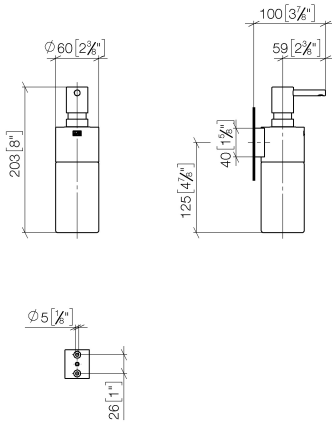

**Dispenser wall model - Brushed Platinum**

MADISON

83 435 970

- bottle made of crystal glass, matt
- width 60mm
- height 200 mm
- 250 ml bottle
- 96mm projection

Fits: MADISON, MEM, TARA, CL.1, LISSÉ,  
VAIA, META, CYO

83 435 970

mm [inches]

83 435 970

**Product version from 10/1/2023**

Parts for other  
finishes can be found  
here: [Chrome](#)

Dispenser wall model - Brushed Platinum

MADISON

83 435 970

**Spare parts list**

**Product version from 10/1/2023**

No.	Item Number	Name	Quantity used	Delivery time
	90 10 10 535 00-06	dispenser	6	10