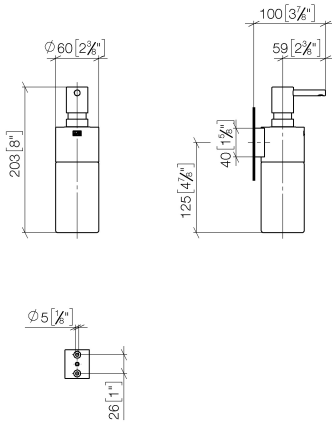

83 435 970

- bottle made of crystal glass, matt
- width 60mm
- height 200 mm
- 250 ml bottle
- 96mm projection

Fits: MADISON, MEM, TARA, CL.1, LISSÉ,
VAIA, META, CYO

	Light Gold	83 435 970-26
	Chrome	83 435 970-00
	Brushed Platinum	83 435 970-06
	Platinum	83 435 970-08
	Dark Chrome	83 435 970-19
	Brushed Light Gold	83 435 970-27
	Brushed Durabronze (23kt Gold)	83 435 970-28
	Matte Black	83 435 970-33
	Brushed Bronze	83 435 970-42
	Brushed Champagne (22kt Gold)	83 435 970-46
	Champagne (22kt Gold)	83 435 970-47
	Brushed Chrome	83 435 970-93
	Brushed Dark Platinum	83 435 970-99

83 435 970

mm [inches]

83 435 970

Product version from 10/1/2023

Parts for other finishes can be found here: [Chrome](#)

Dispenser wall model - Light Gold

MADISON

83 435 970

Spare parts list

Product version from 10/1/2023

No.	Item Number	Name	Quantity used	Delivery time
	90 10 10 535 00-26	dispenser	6	30