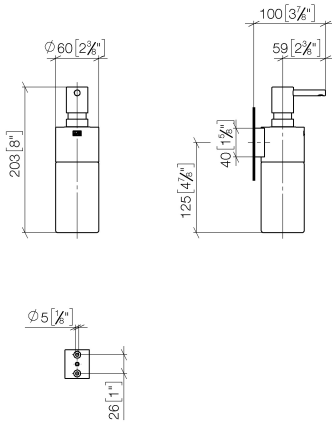

Dispenser wall model - Brushed Durabronz (23kt Gold)

MADISON

83 435 970

- bottle made of crystal glass, matt
- width 60mm
- height 200 mm
- 250 ml bottle
- 96mm projection

Fits: MADISON, MEM, TARA, CL.1, LISSÉ,
VAIA, META, CYO

83 435 970

mm [inches]

83 435 970

Product version from 10/1/2023

Parts for other
finishes can be found
here: Chrome

Dispenser wall model - Brushed Durabronz (23kt Gold)

MADISON

83 435 970

Spare parts list

Product version from 10/1/2023

No.	Item Number	Name	Quantity used	Delivery time
	90 10 10 535 00-28	dispenser	6	20