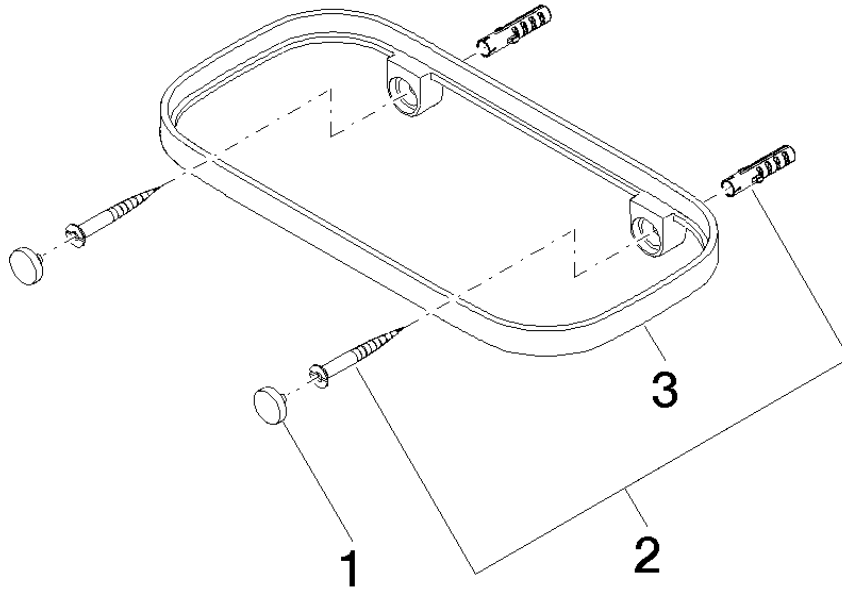

Required miscellaneous

Grid element - Taupe 82 481 970-53
 •plastic grid elements

83 481 970

mm [inches]

83 481 970

Parts for other finishes can be found here: [Chrome](#)

Spare parts list

No.	Item Number	Name	Quantity used	Delivery time
1	90 30 30 520 00-06	set	1	10
2	05 30 31 002 00 90	fixing set	1	2
3	08 17 97 577-06	holder	1	10