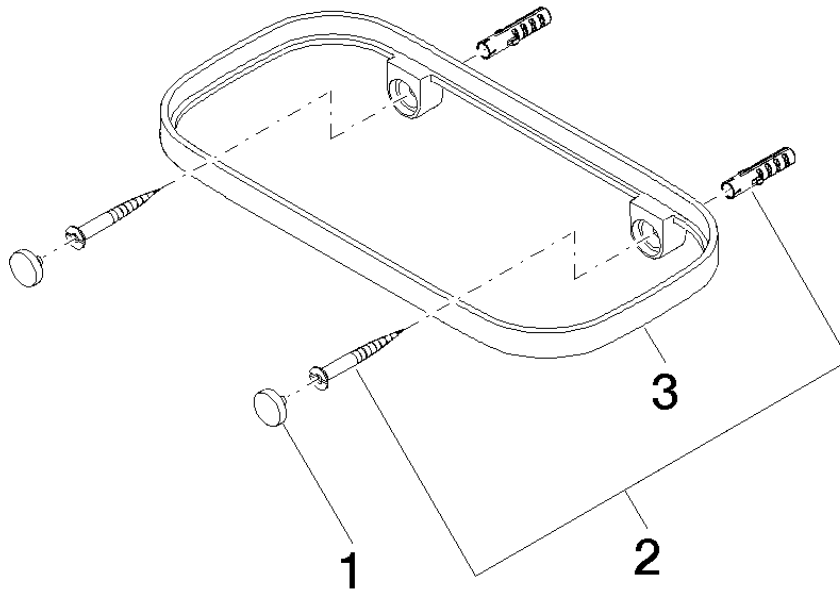

**Grid element - Light Grey** 82 481 970-52  
 •plastic grid elements

**Required miscellaneous**

**Grid element - Taupe** 82 481 970-53  
 •plastic grid elements

83 481 970

mm [inches]

83 481 970

Parts for other finishes can be found here: [Chrome](#)

### Spare parts list

No.	Item Number	Name	Quantity used	Delivery time
1	90 30 30 520 00-08	set	1	40
2	05 30 31 002 00 90	fixing set	1	2
3	08 17 97 577-08	holder	1	40