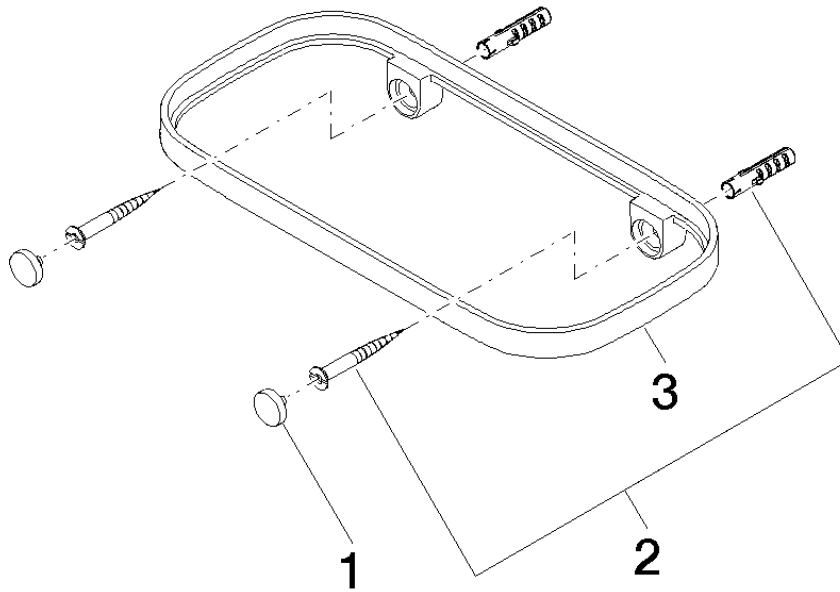

83 481 970

- width 200mm
- height 26 mm
- 100mm projection
- without grid element

Fits: IMO, TARA, LISSÉ, META

	Light Gold	83 481 970-26
	Chrome	83 481 970-00
	Brushed Platinum	83 481 970-06
	Platinum	83 481 970-08
	Dark Chrome	83 481 970-19
	Brushed Light Gold	83 481 970-27
	Brushed Durabronze (23kt Gold)	83 481 970-28
	Matte Black	83 481 970-33
	Brushed Bronze	83 481 970-42
	Brushed Champagne (22kt Gold)	83 481 970-46
	Champagne (22kt Gold)	83 481 970-47
	Brushed Chrome	83 481 970-93
	Brushed Dark Platinum	83 481 970-99

83 481 970

mm [inches]

83 481 970

Parts for other finishes can be found here: [Chrome](#)

Spare parts list

No.	Item Number	Name	Quantity used	Delivery time
1	90 30 30 520 00-26	set	1	30
2	05 30 31 002 00 90	fixing set	1	2
3	08 17 97 577-26	holder	1	60