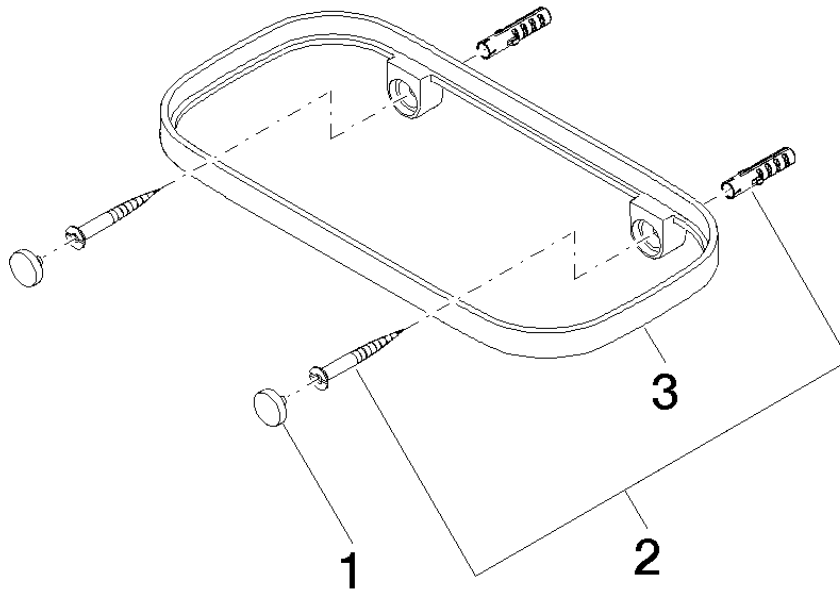

Shelf wall model - Brushed Light Gold

IMO

83 481 970

- width 200mm
- height 26 mm
- 100mm projection
- without grid element

Fits: IMO, TARA, LISSÉ, META

| | | |
|---|--------------------------------|---------------|
|  | Brushed Light Gold | 83 481 970-27 |
|  | Chrome | 83 481 970-00 |
|  | Brushed Platinum | 83 481 970-06 |
|  | Platinum | 83 481 970-08 |
|  | Dark Chrome | 83 481 970-19 |
|  | Light Gold | 83 481 970-26 |
|  | Brushed Durabronze (23kt Gold) | 83 481 970-28 |
|  | Matte Black | 83 481 970-33 |
|  | Brushed Bronze | 83 481 970-42 |
|  | Brushed Champagne (22kt Gold) | 83 481 970-46 |
|  | Champagne (22kt Gold) | 83 481 970-47 |
|  | Brushed Chrome | 83 481 970-93 |
|  | Brushed Dark Platinum | 83 481 970-99 |

83 481 970

mm [inches]

83 481 970

Parts for other finishes can be found here: [Chrome](#)

Spare parts list

| No. | Item Number | Name | Quantity used | Delivery time |
|-----|--------------------|------------|---------------|---------------|
| 1 | 90 30 30 520 00-27 | set | 1 | 30 |
| 2 | 05 30 31 002 00 90 | fixing set | 1 | 2 |
| 3 | 08 17 97 577-27 | holder | 1 | 60 |