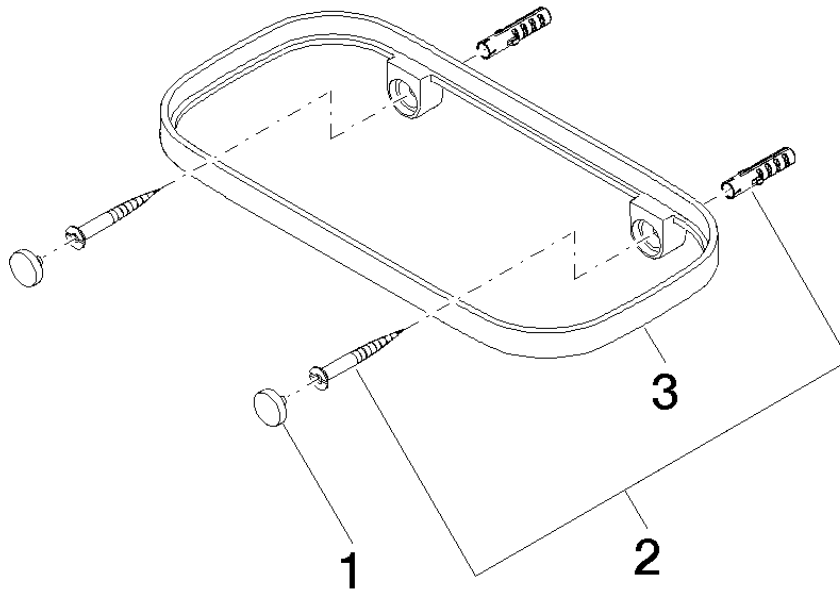

Required miscellaneous

Grid element - Taupe 82 481 970-53
 •plastic grid elements

83 481 970

mm [inches]

83 481 970

Parts for other finishes can be found here: [Chrome](#)

Spare parts list

No.	Item Number	Name	Quantity used	Delivery time
1	90 30 30 520 00-28	set	1	20
2	05 30 31 002 00 90	fixing set	1	2
3	08 17 97 577-28	holder	1	20