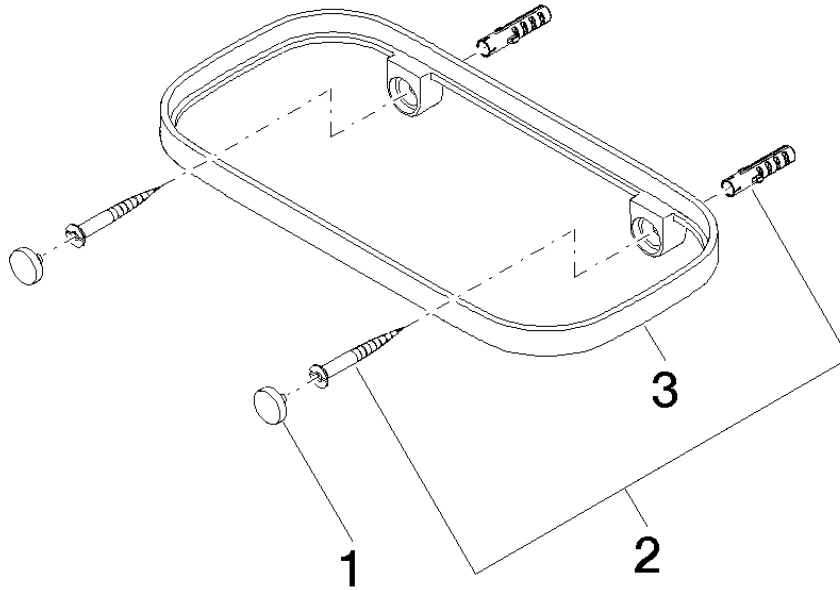

Shelf wall model - Matte Black

IMO

83 481 970

- width 200mm
- height 26 mm
- 100mm projection
- without grid element

Fits: IMO, TARA, LISSÉ, META

	Matte Black	83 481 970-33
	Chrome	83 481 970-00
	Brushed Platinum	83 481 970-06
	Platinum	83 481 970-08
	Dark Chrome	83 481 970-19
	Light Gold	83 481 970-26
	Brushed Light Gold	83 481 970-27
	Brushed Durabronze (23kt Gold)	83 481 970-28
	Brushed Bronze	83 481 970-42
	Brushed Champagne (22kt Gold)	83 481 970-46
	Champagne (22kt Gold)	83 481 970-47
	Brushed Chrome	83 481 970-93
	Brushed Dark Platinum	83 481 970-99

83 481 970

mm [inches]

83 481 970

Parts for other finishes can be found here: [Chrome](#)

Spare parts list

No.	Item Number	Name	Quantity used	Delivery time
1	90 30 30 520 00-33	set	1	-
Spare part can no longer be ordered, please order the replacement item				
2	05 30 31 002 00 90	fixing set	1	2
3	08 17 97 577-33	holder	1	30