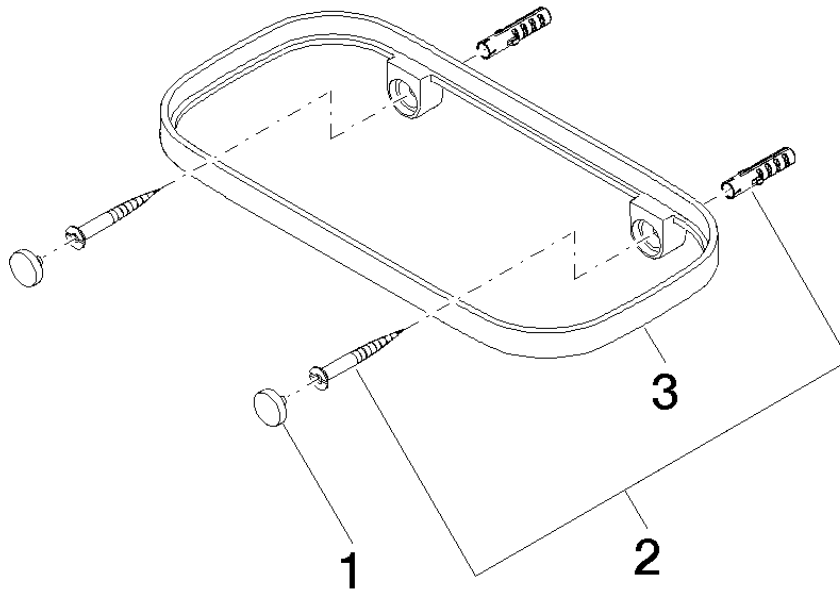

Shelf wall model - Brushed Bronze

IMO

83 481 970

- width 200mm
- height 26 mm
- 100mm projection
- without grid element

Fits: IMO, TARA, LISSÉ, META

	Brushed Bronze	83 481 970-42
	Chrome	83 481 970-00
	Brushed Platinum	83 481 970-06
	Platinum	83 481 970-08
	Dark Chrome	83 481 970-19
	Light Gold	83 481 970-26
	Brushed Light Gold	83 481 970-27
	Brushed Durabrass (23kt Gold)	83 481 970-28
	Matte Black	83 481 970-33
	Brushed Champagne (22kt Gold)	83 481 970-46
	Champagne (22kt Gold)	83 481 970-47
	Brushed Chrome	83 481 970-93
	Brushed Dark Platinum	83 481 970-99

83 481 970

mm [inches]

83 481 970

Parts for other finishes can be found here: [Chrome](#)

Spare parts list

No.	Item Number	Name	Quantity used	Delivery time
1	90 30 30 520 00-42	set	1	30
2	05 30 31 002 00 90	fixing set	1	2
3	08 17 97 577-42	holder	1	60