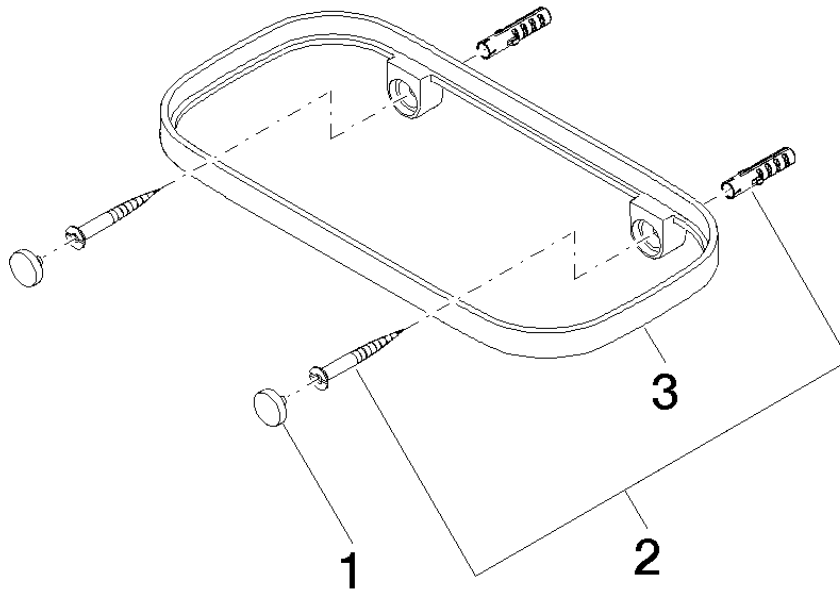

Required miscellaneous

Grid element - Taupe 82 481 970-53
 •plastic grid elements

83 481 970

mm [inches]

83 481 970

Parts for other finishes can be found here: [Chrome](#)

Spare parts list

No.	Item Number	Name	Quantity used	Delivery time
1	90 30 30 520 00-46	set	1	30
2	05 30 31 002 00 90	fixing set	1	2
3	08 17 97 577-46	holder	1	30