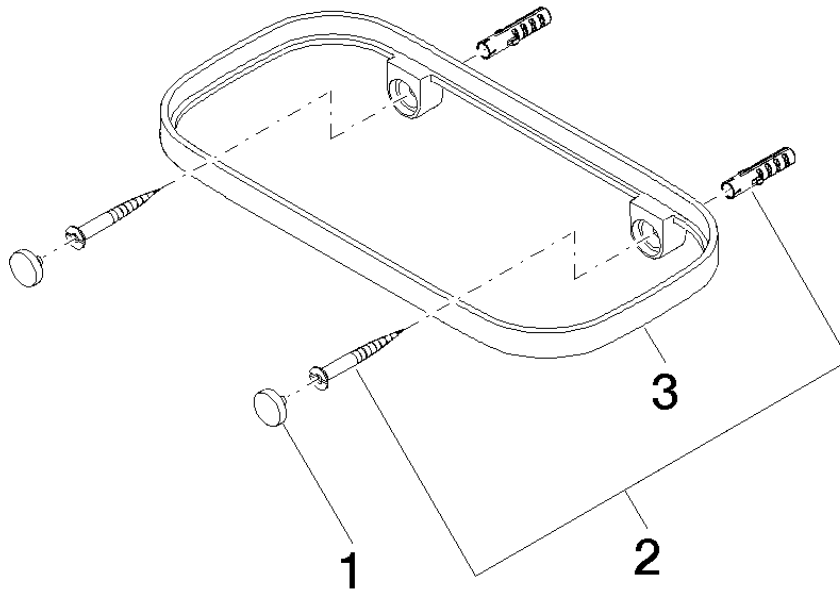

Required miscellaneous

Grid element - Taupe 82 481 970-53
 •plastic grid elements

83 481 970

mm [inches]

83 481 970

Parts for other finishes can be found here: [Chrome](#)

Spare parts list

No.	Item Number	Name	Quantity used	Delivery time
1	90 30 30 520 00-47	set	1	30
2	05 30 31 002 00 90	fixing set	1	2
3	08 17 97 577-47	holder	1	30