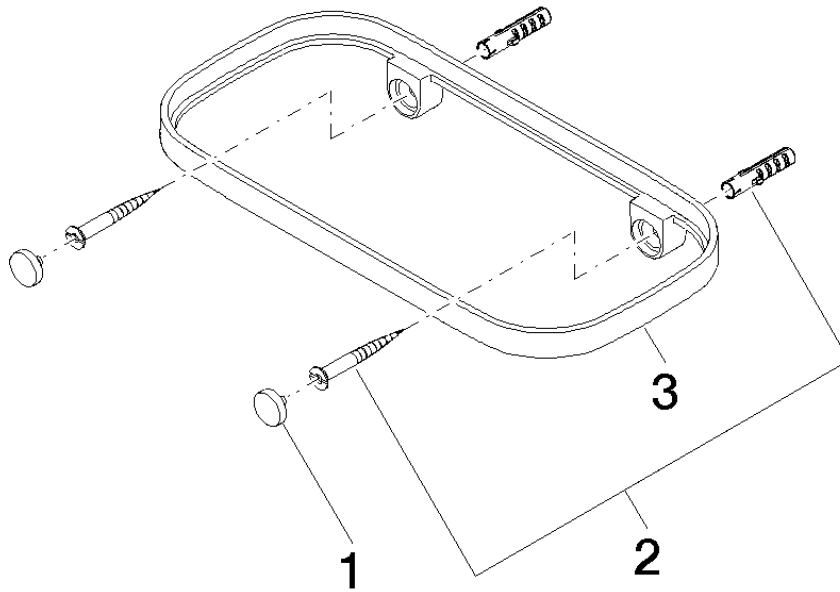

Required miscellaneous

Grid element - Taupe 82 481 970-53
 •plastic grid elements

83 481 970

mm [inches]

83 481 970

Parts for other finishes can be found here: [Chrome](#)

Spare parts list

No.	Item Number	Name	Quantity used	Delivery time
1	90 30 30 520 00-99	set	1	30
2	05 30 31 002 00 90	fixing set	1	2
3	08 17 97 577-99	holder	1	30