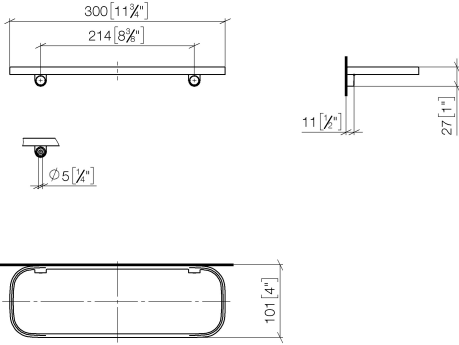

83 482 970

- width 300mm
- height 26 mm
- 100mm projection
- without grid element

Fits: TARA, LISSÉ, META

| | | |
|---|-------------------------------------|---------------|
|  | Brushed Platinum | 83 482 970-06 |
|  | Chrome | 83 482 970-00 |
|  | Platinum | 83 482 970-08 |
|  | Dark Chrome | 83 482 970-19 |
|  | Light Gold | 83 482 970-26 |
|  | Brushed Light Gold | 83 482 970-27 |
|  | Brushed Durabronze (23kt Gold) | 83 482 970-28 |
|  | Matte Black | 83 482 970-33 |
|  | Brushed Bronze | 83 482 970-42 |
|  | Brushed Champagne (22kt Gold) | 83 482 970-46 |
|  | Champagne (22kt Gold) | 83 482 970-47 |
|  | Brushed Chrome | 83 482 970-93 |
|  | Brushed Dark Platinum | 83 482 970-99 |

Required miscellaneous

Grid element - Taupe 82 482 970-53
 •plastic grid elements

83 482 970

mm [inches]

83 482 970

Parts for other finishes can be found here: [Chrome](#)

Spare parts list

| No. | Item Number | Name | Quantity used | Delivery time |
|-----|--------------------|------------|---------------|---------------|
| 1 | 90 30 30 520 00-06 | set | 1 | 10 |
| 2 | 05 30 31 002 00 90 | fixing set | 1 | 2 |
| 3 | 08 17 97 578-06 | holder | 1 | 10 |