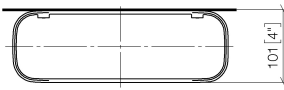

### Required miscellaneous

**Grid element - Taupe** 82 482 970-53  
 •plastic grid elements

83 482 970

mm [inches]

83 482 970

Parts for other finishes can be found here: [Chrome](#)