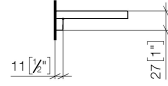

### Required miscellaneous

**Grid element - Taupe** 82 482 970-53  
 •plastic grid elements

83 482 970

mm [inches]

83 482 970

Parts for other finishes can be found here: [Chrome](#)