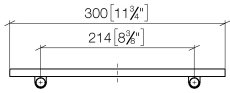

### Required miscellaneous

**Grid element - Taupe** 82 482 970-53  
 •plastic grid elements

83 482 970

mm [inches]

83 482 970

Parts for other finishes can be found here: [Chrome](#)