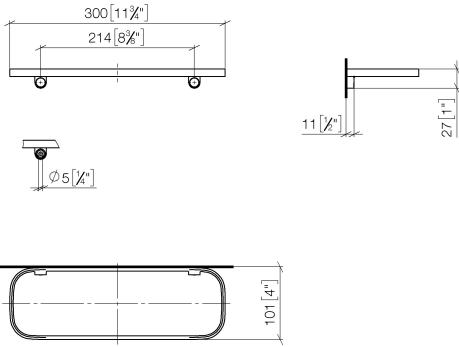

83 482 970

- width 300mm
- height 26 mm
- 100mm projection
- without grid element

Fits: TARA, LISSÉ, META

| | | |
|---|-------------------------------------|---------------|
|  | Dark Chrome | 83 482 970-19 |
|  | Chrome | 83 482 970-00 |
|  | Brushed Platinum | 83 482 970-06 |
|  | Platinum | 83 482 970-08 |
|  | Light Gold | 83 482 970-26 |
|  | Brushed Light Gold | 83 482 970-27 |
|  | Brushed Durabronze (23kt Gold) | 83 482 970-28 |
|  | Matte Black | 83 482 970-33 |
|  | Brushed Bronze | 83 482 970-42 |
|  | Brushed Champagne (22kt Gold) | 83 482 970-46 |
|  | Champagne (22kt Gold) | 83 482 970-47 |
|  | Brushed Chrome | 83 482 970-93 |
|  | Brushed Dark Platinum | 83 482 970-99 |

Required miscellaneous

Grid element - Taupe 82 482 970-53
 •plastic grid elements

83 482 970

mm [inches]

83 482 970

Parts for other
finishes can be found
here: [Chrome](#)