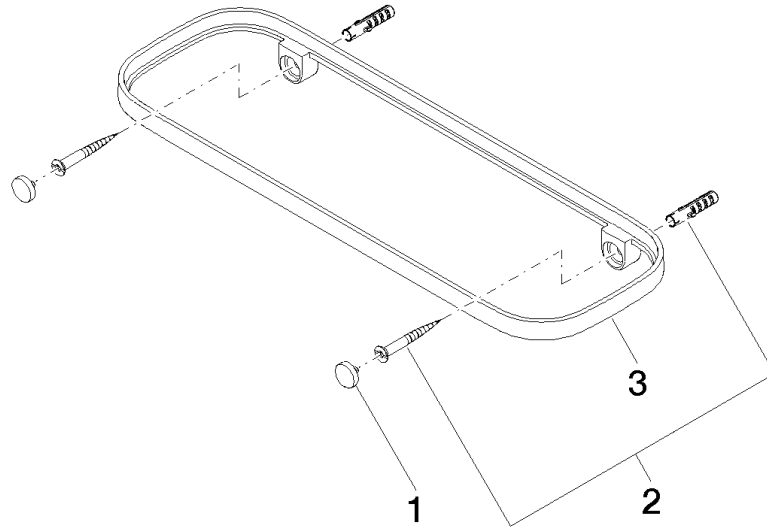

83 482 970

- width 300mm
- height 26 mm
- 100mm projection
- without grid element

Fits: TARA, LISSÉ, META

	Light Gold	83 482 970-26
	Chrome	83 482 970-00
	Brushed Platinum	83 482 970-06
	Platinum	83 482 970-08
	Dark Chrome	83 482 970-19
	Brushed Light Gold	83 482 970-27
	Brushed Durabronze (23kt Gold)	83 482 970-28
	Matte Black	83 482 970-33
	Brushed Bronze	83 482 970-42
	Brushed Champagne (22kt Gold)	83 482 970-46
	Champagne (22kt Gold)	83 482 970-47
	Brushed Chrome	83 482 970-93
	Brushed Dark Platinum	83 482 970-99

83 482 970

mm [inches]

83 482 970

Parts for other finishes can be found here: [Chrome](#)

Spare parts list

No.	Item Number	Name	Quantity used	Delivery time
1	90 30 30 520 00-26	set	1	30
2	05 30 31 002 00 90	fixing set	1	2
3	08 17 97 578-26	holder	1	60