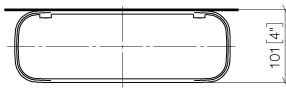

83 482 970

- width 300mm
- height 26 mm
- 100mm projection
- without grid element

Fits: TARA, LISSÉ, META

	Light Gold	83 482 970-26
	Chrome	83 482 970-00
	Brushed Platinum	83 482 970-06
	Platinum	83 482 970-08
	Dark Chrome	83 482 970-19
	Brushed Light Gold	83 482 970-27
	Brushed Durabronze (23kt Gold)	83 482 970-28
	Matte Black	83 482 970-33
	Brushed Bronze	83 482 970-42
	Brushed Champagne (22kt Gold)	83 482 970-46
	Champagne (22kt Gold)	83 482 970-47
	Brushed Chrome	83 482 970-93
	Brushed Dark Platinum	83 482 970-99

83 482 970

mm [inches]

83 482 970

Parts for other finishes can be found here: [Chrome](#)

Spare parts list

No.	Item Number	Name	Quantity used	Delivery time
1	90 30 30 520 00-26	set	1	30
2	05 30 31 002 00 90	fixing set	1	2
3	08 17 97 578-26	holder	1	60