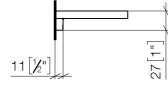

83 482 970

- width 300mm
- height 26 mm
- 100mm projection
- without grid element

Fits: TARA, LISSÉ, META

	Light Gold	83 482 970-26
	Chrome	83 482 970-00
	Brushed Platinum	83 482 970-06
	Platinum	83 482 970-08
	Dark Chrome	83 482 970-19
	Brushed Light Gold	83 482 970-27
	Brushed Durabronze (23kt Gold)	83 482 970-28
	Matte Black	83 482 970-33
	Brushed Bronze	83 482 970-42
	Brushed Champagne (22kt Gold)	83 482 970-46
	Champagne (22kt Gold)	83 482 970-47
	Brushed Chrome	83 482 970-93
	Brushed Dark Platinum	83 482 970-99

83 482 970

mm [inches]

83 482 970

Parts for other finishes can be found here: [Chrome](#)

Spare parts list

No.	Item Number	Name	Quantity used	Delivery time
1	90 30 30 520 00-26	set	1	30
2	05 30 31 002 00 90	fixing set	1	2
3	08 17 97 578-26	holder	1	60