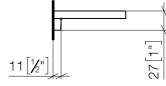

83 482 970

- width 300mm
- height 26 mm
- 100mm projection
- without grid element

Fits: TARA, LISSÉ, META

	Brushed Light Gold	83 482 970-27
	Chrome	83 482 970-00
	Brushed Platinum	83 482 970-06
	Platinum	83 482 970-08
	Dark Chrome	83 482 970-19
	Light Gold	83 482 970-26
	Brushed Durabronze (23kt Gold)	83 482 970-28
	Matte Black	83 482 970-33
	Brushed Bronze	83 482 970-42
	Brushed Champagne (22kt Gold)	83 482 970-46
	Champagne (22kt Gold)	83 482 970-47
	Brushed Chrome	83 482 970-93
	Brushed Dark Platinum	83 482 970-99

83 482 970

mm [inches]

83 482 970

Parts for other finishes can be found here: [Chrome](#)

Spare parts list

No.	Item Number	Name	Quantity used	Delivery time
1	90 30 30 520 00-27	set	1	30
2	05 30 31 002 00 90	fixing set	1	2
3	08 17 97 578-27	holder	1	60