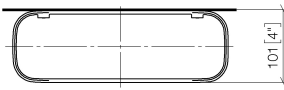

83 482 970

- width 300mm
- height 26 mm
- 100mm projection
- without grid element

Fits: TARA, LISSÉ, META

	Brushed Light Gold	83 482 970-27
	Chrome	83 482 970-00
	Brushed Platinum	83 482 970-06
	Platinum	83 482 970-08
	Dark Chrome	83 482 970-19
	Light Gold	83 482 970-26
	Brushed Durabronze (23kt Gold)	83 482 970-28
	Matte Black	83 482 970-33
	Brushed Bronze	83 482 970-42
	Brushed Champagne (22kt Gold)	83 482 970-46
	Champagne (22kt Gold)	83 482 970-47
	Brushed Chrome	83 482 970-93
	Brushed Dark Platinum	83 482 970-99

83 482 970

mm [inches]

83 482 970

Parts for other finishes can be found here: [Chrome](#)

Spare parts list

No.	Item Number	Name	Quantity used	Delivery time
1	90 30 30 520 00-27	set	1	30
2	05 30 31 002 00 90	fixing set	1	2
3	08 17 97 578-27	holder	1	60