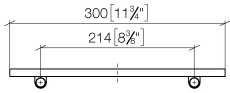

83 482 970

- width 300mm
- height 26 mm
- 100mm projection
- without grid element

Fits: TARA, LISSÉ, META

	Brushed Light Gold	83 482 970-27
	Chrome	83 482 970-00
	Brushed Platinum	83 482 970-06
	Platinum	83 482 970-08
	Dark Chrome	83 482 970-19
	Light Gold	83 482 970-26
	Brushed Durabronze (23kt Gold)	83 482 970-28
	Matte Black	83 482 970-33
	Brushed Bronze	83 482 970-42
	Brushed Champagne (22kt Gold)	83 482 970-46
	Champagne (22kt Gold)	83 482 970-47
	Brushed Chrome	83 482 970-93
	Brushed Dark Platinum	83 482 970-99

83 482 970

mm [inches]

83 482 970

Parts for other finishes can be found here: [Chrome](#)

Spare parts list

No.	Item Number	Name	Quantity used	Delivery time
1	90 30 30 520 00-27	set	1	30
2	05 30 31 002 00 90	fixing set	1	2
3	08 17 97 578-27	holder	1	60