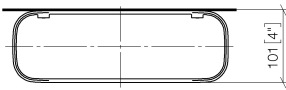

Shelf wall model - Brushed Durabronz (23kt Gold)

TARA

83 482 970

- width 300mm
- height 26 mm
- 100mm projection
- without grid element

Fits: TARA, LISSÉ, META

	Brushed Durabronz (23kt Gold)	83 482 970-28
	Chrome	83 482 970-00
	Brushed Platinum	83 482 970-06
	Platinum	83 482 970-08
	Dark Chrome	83 482 970-19
	Light Gold	83 482 970-26
	Brushed Light Gold	83 482 970-27
	Matte Black	83 482 970-33
	Brushed Bronze	83 482 970-42
	Brushed Champagne (22kt Gold)	83 482 970-46
	Champagne (22kt Gold)	83 482 970-47
	Brushed Chrome	83 482 970-93
	Brushed Dark Platinum	83 482 970-99

Required miscellaneous

Grid element - Matte Black	82 482 970-33
•plastic grid elements	

Required miscellaneous

Grid element - Creamy White	82 482 970-51
•plastic grid elements	

Required miscellaneous

Grid element - Light Grey	82 482 970-52
•plastic grid elements	

Required miscellaneous

Grid element - Taupe	82 482 970-53
•plastic grid elements	

83 482 970

mm [inches]

83 482 970

Parts for other finishes can be found here: [Chrome](#)

Spare parts list

No.	Item Number	Name	Quantity used	Delivery time
1	90 30 30 520 00-28	set	1	20
2	05 30 31 002 00 90	fixing set	1	2
3	08 17 97 578-28	holder	1	20