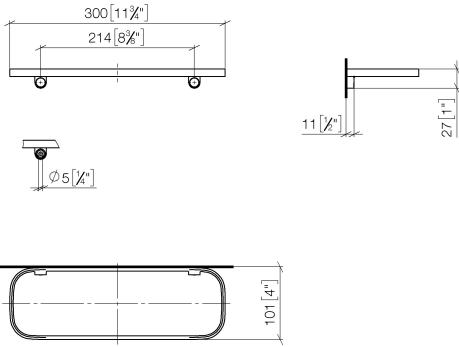

83 482 970

- width 300mm
- height 26 mm
- 100mm projection
- without grid element

Fits: TARA, LISSÉ, META

	Matte Black	83 482 970-33
	Chrome	83 482 970-00
	Brushed Platinum	83 482 970-06
	Platinum	83 482 970-08
	Dark Chrome	83 482 970-19
	Light Gold	83 482 970-26
	Brushed Light Gold	83 482 970-27
	Brushed Durabronze (23kt Gold)	83 482 970-28
	Brushed Bronze	83 482 970-42
	Brushed Champagne (22kt Gold)	83 482 970-46
	Champagne (22kt Gold)	83 482 970-47
	Brushed Chrome	83 482 970-93
	Brushed Dark Platinum	83 482 970-99

83 482 970

mm [inches]

83 482 970

Parts for other finishes can be found here: [Chrome](#)

Spare parts list

No.	Item Number	Name	Quantity used	Delivery time
1	90 30 30 520 00-33	set	1	-
Spare part can no longer be ordered, please order the replacement item				
2	05 30 31 002 00 90	fixing set	1	2
3	08 17 97 578-33	holder	1	30