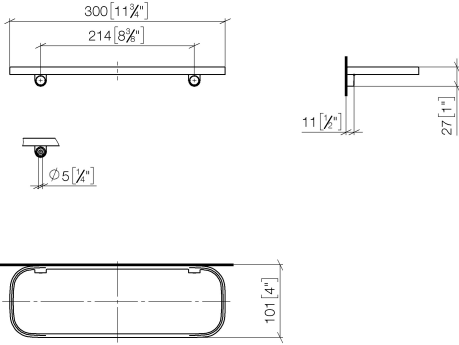

83 482 970

- width 300mm
- height 26 mm
- 100mm projection
- without grid element

Fits: TARA, LISSÉ, META

	Brushed Bronze	83 482 970-42
	Chrome	83 482 970-00
	Brushed Platinum	83 482 970-06
	Platinum	83 482 970-08
	Dark Chrome	83 482 970-19
	Light Gold	83 482 970-26
	Brushed Light Gold	83 482 970-27
	Brushed Durabrass (23kt Gold)	83 482 970-28
	Matte Black	83 482 970-33
	Brushed Champagne (22kt Gold)	83 482 970-46
	Champagne (22kt Gold)	83 482 970-47
	Brushed Chrome	83 482 970-93
	Brushed Dark Platinum	83 482 970-99

83 482 970

mm [inches]

83 482 970

Parts for other finishes can be found here: [Chrome](#)

Spare parts list

No.	Item Number	Name	Quantity used	Delivery time
1	90 30 30 520 00-42	set	1	30
2	05 30 31 002 00 90	fixing set	1	2
3	08 17 97 578-42	holder	1	60