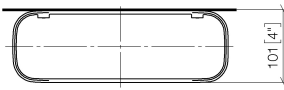

Shelf wall model - Champagne (22kt Gold)

TARA

83 482 970

- width 300mm
- height 26 mm
- 100mm projection
- without grid element

Fits: TARA, LISSÉ, META

	Champagne (22kt Gold)	83 482 970-47
	Chrome	83 482 970-00
	Brushed Platinum	83 482 970-06
	Platinum	83 482 970-08
	Dark Chrome	83 482 970-19
	Light Gold	83 482 970-26
	Brushed Light Gold	83 482 970-27
	Brushed Durabrass (23kt Gold)	83 482 970-28
	Matte Black	83 482 970-33
	Brushed Bronze	83 482 970-42
	Brushed Champagne (22kt Gold)	83 482 970-46
	Brushed Chrome	83 482 970-93
	Brushed Dark Platinum	83 482 970-99

Required miscellaneous

Grid element - Matte Black	82 482 970-33
•plastic grid elements	

Required miscellaneous

Grid element - Creamy White	82 482 970-51
•plastic grid elements	

Required miscellaneous

Grid element - Light Grey	82 482 970-52
•plastic grid elements	

Required miscellaneous

Grid element - Taupe	82 482 970-53
•plastic grid elements	

83 482 970

mm [inches]

83 482 970

Parts for other finishes can be found here: [Chrome](#)

Spare parts list

No.	Item Number	Name	Quantity used	Delivery time
1	90 30 30 520 00-47	set	1	30
2	05 30 31 002 00 90	fixing set	1	2
3	08 17 97 578-47	holder	1	30