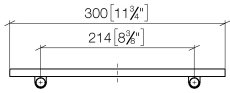

Required miscellaneous

Grid element - Taupe	82 482 970-53
•plastic grid elements	

83 482 970

mm [inches]

83 482 970

Parts for other finishes can be found here: [Chrome](#)

Spare parts list

No.	Item Number	Name	Quantity used	Delivery time
1	90 30 30 520 00-47	set	1	30
2	05 30 31 002 00 90	fixing set	1	2
3	08 17 97 578-47	holder	1	30