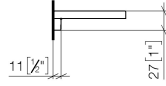

Required miscellaneous

Grid element - Taupe	82 482 970-53
•plastic grid elements	

83 482 970

mm [inches]

83 482 970

Parts for other finishes can be found here: [Chrome](#)

Spare parts list

No.	Item Number	Name	Quantity used	Delivery time
1	90 30 30 520 00-47	set	1	30
2	05 30 31 002 00 90	fixing set	1	2
3	08 17 97 578-47	holder	1	30