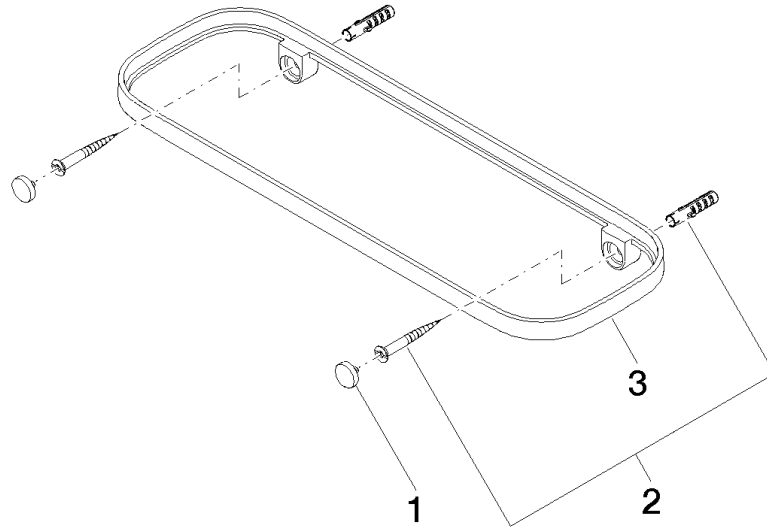

83 482 970

- width 300mm
- height 26 mm
- 100mm projection
- without grid element

Fits: TARA, LISSÉ, META

	Brushed Chrome	83 482 970-93
	Chrome	83 482 970-00
	Brushed Platinum	83 482 970-06
	Platinum	83 482 970-08
	Dark Chrome	83 482 970-19
	Light Gold	83 482 970-26
	Brushed Light Gold	83 482 970-27
	Brushed Durabronze (23kt Gold)	83 482 970-28
	Matte Black	83 482 970-33
	Brushed Bronze	83 482 970-42
	Brushed Champagne (22kt Gold)	83 482 970-46
	Champagne (22kt Gold)	83 482 970-47
	Brushed Dark Platinum	83 482 970-99

83 482 970

mm [inches]

83 482 970

Parts for other finishes can be found here: [Chrome](#)

Spare parts list

No.	Item Number	Name	Quantity used	Delivery time
1	90 30 30 520 00-93	set	1	20
2	05 30 31 002 00 90	fixing set	1	2
3	08 17 97 578-93	holder	1	20