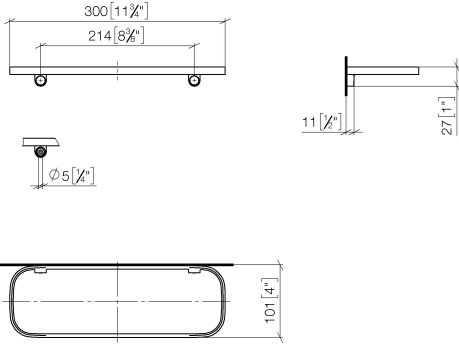

83 482 970

- width 300mm
- height 26 mm
- 100mm projection
- without grid element

Fits: TARA, LISSÉ, META

	Brushed Chrome	83 482 970-93
	Chrome	83 482 970-00
	Brushed Platinum	83 482 970-06
	Platinum	83 482 970-08
	Dark Chrome	83 482 970-19
	Light Gold	83 482 970-26
	Brushed Light Gold	83 482 970-27
	Brushed Durabronze (23kt Gold)	83 482 970-28
	Matte Black	83 482 970-33
	Brushed Bronze	83 482 970-42
	Brushed Champagne (22kt Gold)	83 482 970-46
	Champagne (22kt Gold)	83 482 970-47
	Brushed Dark Platinum	83 482 970-99

83 482 970

mm [inches]

83 482 970

Parts for other finishes can be found here: [Chrome](#)

Spare parts list

No.	Item Number	Name	Quantity used	Delivery time
1	90 30 30 520 00-93	set	1	20
2	05 30 31 002 00 90	fixing set	1	2
3	08 17 97 578-93	holder	1	20