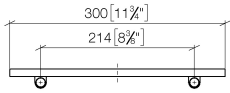

Required miscellaneous

Grid element - Taupe	82 482 970-53
•plastic grid elements	

83 482 970

mm [inches]

83 482 970

Parts for other finishes can be found here: [Chrome](#)

Spare parts list

No.	Item Number	Name	Quantity used	Delivery time
1	90 30 30 520 00-99	set	1	30
2	05 30 31 002 00 90	fixing set	1	2
3	08 17 97 578-99	holder	1	30