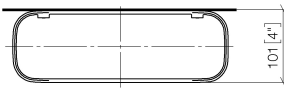

Shelf wall model - Brushed Dark Platinum

TARA

83 482 970

- width 300mm
- height 26 mm
- 100mm projection
- without grid element

Fits: TARA, LISSÉ, META

	Brushed Dark Platinum	83 482 970-99
	Chrome	83 482 970-00
	Brushed Platinum	83 482 970-06
	Platinum	83 482 970-08
	Dark Chrome	83 482 970-19
	Light Gold	83 482 970-26
	Brushed Light Gold	83 482 970-27
	Brushed Durabronze (23kt Gold)	83 482 970-28
	Matte Black	83 482 970-33
	Brushed Bronze	83 482 970-42
	Brushed Champagne (22kt Gold)	83 482 970-46
	Champagne (22kt Gold)	83 482 970-47
	Brushed Chrome	83 482 970-93

Required miscellaneous

Grid element - Matte Black	82 482 970-33
•plastic grid elements	

Required miscellaneous

Grid element - Creamy White	82 482 970-51
•plastic grid elements	

Required miscellaneous

Grid element - Light Grey	82 482 970-52
•plastic grid elements	

Required miscellaneous

Grid element - Taupe	82 482 970-53
•plastic grid elements	

83 482 970

mm [inches]

83 482 970

Parts for other finishes can be found here: [Chrome](#)

Spare parts list

No.	Item Number	Name	Quantity used	Delivery time
1	90 30 30 520 00-99	set	1	30
2	05 30 31 002 00 90	fixing set	1	2
3	08 17 97 578-99	holder	1	30