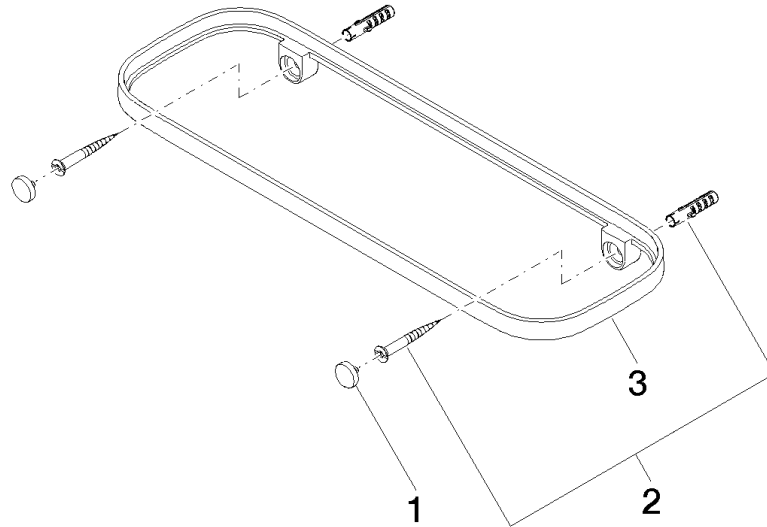

Shelf wall model - Brushed Dark Platinum

TARA

83 482 970

- width 300mm
- height 26 mm
- 100mm projection
- without grid element

Fits: TARA, LISSÉ, META

	Brushed Dark Platinum	83 482 970-99
	Chrome	83 482 970-00
	Brushed Platinum	83 482 970-06
	Platinum	83 482 970-08
	Dark Chrome	83 482 970-19
	Light Gold	83 482 970-26
	Brushed Light Gold	83 482 970-27
	Brushed Durabronze (23kt Gold)	83 482 970-28
	Matte Black	83 482 970-33
	Brushed Bronze	83 482 970-42
	Brushed Champagne (22kt Gold)	83 482 970-46
	Champagne (22kt Gold)	83 482 970-47
	Brushed Chrome	83 482 970-93

Required miscellaneous

Grid element - Taupe	82 482 970-53
•plastic grid elements	

83 482 970

mm [inches]

83 482 970

Parts for other finishes can be found here: [Chrome](#)

Spare parts list

No.	Item Number	Name	Quantity used	Delivery time
1	90 30 30 520 00-99	set	1	30
2	05 30 31 002 00 90	fixing set	1	2
3	08 17 97 578-99	holder	1	30