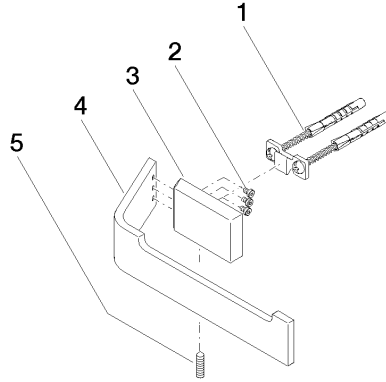

83 500 705

- width 200mm
- height 35 mm
- 70mm projection

	Brushed Platinum	83 500 705-06
	Chrome	83 500 705-00
	Dark Chrome	83 500 705-19
	Brushed Champagne (22kt Gold)	83 500 705-46
	Champagne (22kt Gold)	83 500 705-47
	Brushed Dark Platinum	83 500 705-99

83 500 705

mm [inches]

83 500 705

Parts for other finishes can be found here: [Chrome](#)

Spare parts list

No.	Item Number	Name	Quantity used	Delivery time
1	05 17 20 758 00 90	fixing set	1	2
2	09 30 30 191 90	screw	3	2
3	08 17 70 500-06	holder	1	10
4	08 17 70 553-06	holder	1	10
5	04 31 11 113 00 90	pin	1	2