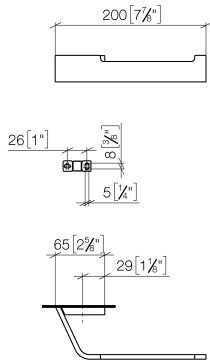

83 500 705

- width 200mm
- height 35 mm
- 70mm projection

	Brushed Platinum	83 500 705-06
	Chrome	83 500 705-00
	Dark Chrome	83 500 705-19
	Brushed Champagne (22kt Gold)	83 500 705-46
	Champagne (22kt Gold)	83 500 705-47
	Brushed Dark Platinum	83 500 705-99

83 500 705

mm [inches]

83 500 705

Parts for other finishes can be found here: [Chrome](#)

Spare parts list

No.	Item Number	Name	Quantity used	Delivery time
1	05 17 20 758 00 90	fixing set	1	2
2	09 30 30 191 90	screw	3	2
3	08 17 70 500-06	holder	1	10
4	08 17 70 553-06	holder	1	10
5	04 31 11 113 00 90	pin	1	2