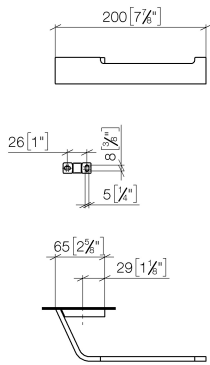

**CL.1 Tissue holder without cover - Brushed Champagne (22kt Gold)**

CL.1

83 500 705

- width 200mm
- height 35 mm
- 70mm projection

	Brushed Champagne (22kt Gold)	83 500 705-46
	Chrome	83 500 705-00
	Brushed Platinum	83 500 705-06
	Dark Chrome	83 500 705-19
	Champagne (22kt Gold)	83 500 705-47
	Brushed Dark Platinum	83 500 705-99

83 500 705

mm [inches]

83 500 705

Parts for other finishes can be found here: [Chrome](#)

### Spare parts list

No.	Item Number	Name	Quantity used	Delivery time
1	05 17 20 758 00 90	fixing set	1	2
2	09 30 30 191 90	screw	3	2
3	08 17 70 500-46	holder	1	60
4	08 17 70 553-46	holder	1	60
5	04 31 11 113 00 90	pin	1	2