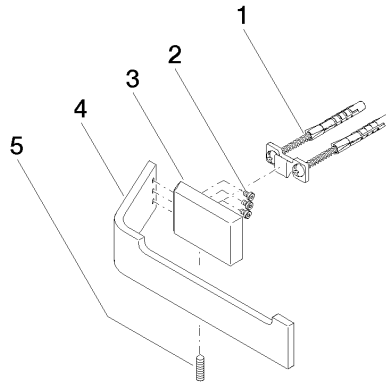

**CL.1 Tissue holder without cover - Brushed Champagne (22kt Gold)**

CL.1

83 500 705

- width 200mm
- height 35 mm
- 70mm projection

	Brushed Champagne (22kt Gold)	83 500 705-46
	Chrome	83 500 705-00
	Brushed Platinum	83 500 705-06
	Dark Chrome	83 500 705-19
	Champagne (22kt Gold)	83 500 705-47
	Brushed Dark Platinum	83 500 705-99

83 500 705

mm [inches]

83 500 705

Parts for other finishes can be found here: [Chrome](#)

### Spare parts list

No.	Item Number	Name	Quantity used	Delivery time
1	05 17 20 758 00 90	fixing set	1	2
2	09 30 30 191 90	screw	3	2
3	08 17 70 500-46	holder	1	60
4	08 17 70 553-46	holder	1	60
5	04 31 11 113 00 90	pin	1	2