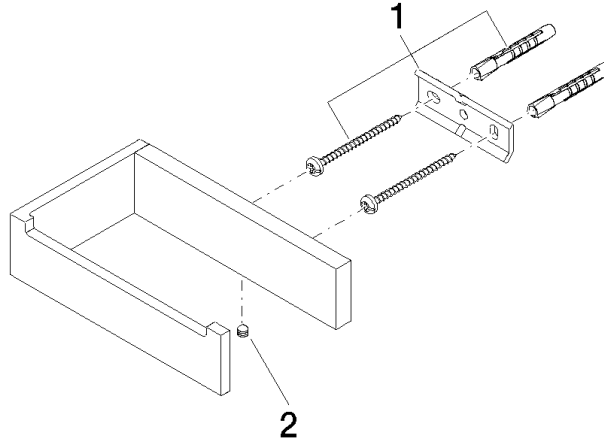

Tissue holder without cover - Brushed Platinum

SERIES SPECIFIC

83 500 780

- width 140mm
- height 35 mm
- 85mm projection

	Brushed Platinum	83 500 780-06
	Chrome	83 500 780-00
	Platinum	83 500 780-08
	Dark Chrome	83 500 780-19
	Brushed Durabronze (23kt Gold)	83 500 780-28
	Brushed Champagne (22kt Gold)	83 500 780-46
	Champagne (22kt Gold)	83 500 780-47
	Brushed Dark Platinum	83 500 780-99

83 500 780

mm [inches]

83 500 780

Parts for other finishes can be found here: [Chrome](#)

Spare parts list

No.	Item Number	Name	Quantity used	Delivery time
1	05 17 20 718 00 90	fixing set	1.00	2
2	90 31 11 112 00 90	pin	1.00	2