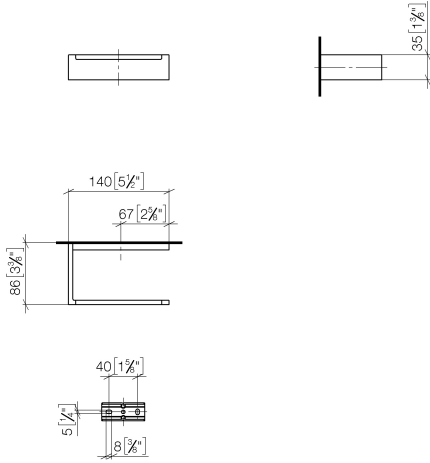

Tissue holder without cover - Brushed Platinum

SERIES SPECIFIC

83 500 780

- width 140mm
- height 35 mm
- 85mm projection

	Brushed Platinum	83 500 780-06
	Chrome	83 500 780-00
	Platinum	83 500 780-08
	Dark Chrome	83 500 780-19
	Brushed Durabronze (23kt Gold)	83 500 780-28
	Brushed Champagne (22kt Gold)	83 500 780-46
	Champagne (22kt Gold)	83 500 780-47
	Brushed Dark Platinum	83 500 780-99

83 500 780

mm [inches]

83 500 780

Parts for other finishes can be found here: [Chrome](#)

Spare parts list

No.	Item Number	Name	Quantity used	Delivery time
1	05 17 20 718 00 90	fixing set	1.00	2
2	90 31 11 112 00 90	pin	1.00	2