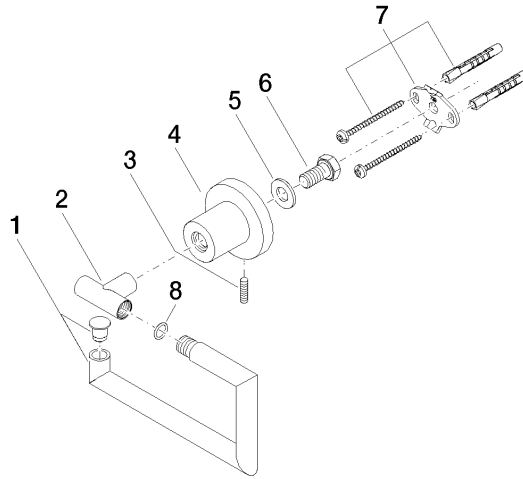

83 500 892 Product version from 4/1/2024

- width 152mm
- height 100 mm
- rosette Ø 55 mm
- 72mm projection

	Brushed Platinum	83 500 892-06
	Chrome	83 500 892-00
	Platinum	83 500 892-08
	Dark Chrome	83 500 892-19
	Brushed Durabrass (23kt Gold)	83 500 892-28
	Matte Black	83 500 892-33
	Brushed Bronze	83 500 892-42
	Brushed Champagne (22kt Gold)	83 500 892-46
	Champagne (22kt Gold)	83 500 892-47
	Brushed Chrome	83 500 892-93
	Brushed Dark Platinum	83 500 892-99

83 500 892 Product version from 4/1/2024

mm [inches]

83 500 892 Product version from 4/1/2024

Parts for other finishes can be found here: [Chrome](#)

### Spare parts list

No.	Item Number	Name	Quantity used	Delivery time
2	05 17 89 552 00-06	holder	1.00	10
3	04 31 11 113 00 90	pin	1.00	2
1	90 28 22 640 00-06	holder	1.00	-
Spare part can no longer be ordered, please order the replacement item				
8	09 14 10 042 90	seal	1.00	2
7	05 17 20 739 00 90	fixing set	1.00	2
4	08 17 89 505-06	holder	1.00	10
6	09 30 30 071 90	screw	1.00	2
5	09 30 11 046 90	disc	1.00	2