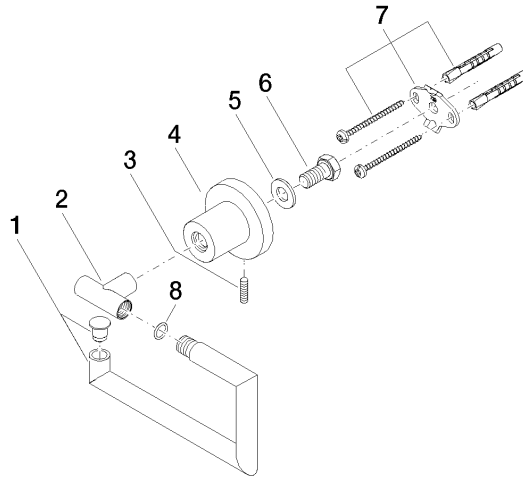

83 500 892 Product version from 4/1/2024

- width 152mm
- height 100 mm
- rosette Ø 55 mm
- 72mm projection

	Platinum	83 500 892-08
	Chrome	83 500 892-00
	Brushed Platinum	83 500 892-06
	Dark Chrome	83 500 892-19
	Brushed Durabronze (23kt Gold)	83 500 892-28
	Matte Black	83 500 892-33
	Brushed Bronze	83 500 892-42
	Brushed Champagne (22kt Gold)	83 500 892-46
	Champagne (22kt Gold)	83 500 892-47
	Brushed Chrome	83 500 892-93
	Brushed Dark Platinum	83 500 892-99

83 500 892 Product version from 4/1/2024

mm [inches]

83 500 892 Product version from 4/1/2024

Parts for other finishes can be found here: [Chrome](#)

Spare parts list

No.	Item Number	Name	Quantity used	Delivery time
4	08 17 89 505-08	holder	1.00	40
3	04 31 11 113 00 90	pin	1.00	2
6	09 30 30 071 90	screw	1.00	2
8	09 14 10 042 90	seal	1.00	2
2	05 17 89 552 00-08	holder	1.00	40
1	90 28 22 640 00-08	holder	1.00	-
Spare part can no longer be ordered, please order the replacement item				
7	05 17 20 739 00 90	fixing set	1.00	2
5	09 30 11 046 90	disc	1.00	2