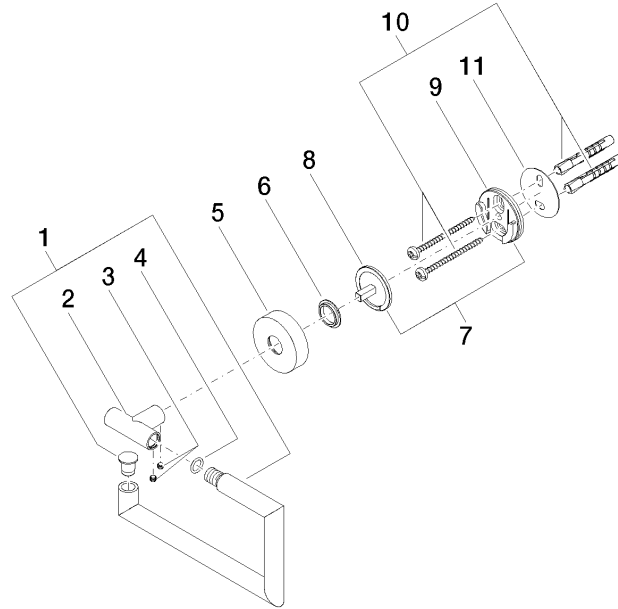

Tissue holder without cover - Dark Chrome

LISSÉ

83 500 979

- width 150mm
- height 95 mm
- rosette Ø 40 mm
- 40mm projection

Fits: LISSÉ, META

	Dark Chrome	83 500 979-19
	Chrome	83 500 979-00
	Brushed Platinum	83 500 979-06
	Light Gold	83 500 979-26
	Brushed Light Gold	83 500 979-27
	Matte Black	83 500 979-33
	Brushed Bronze	83 500 979-42
	Brushed Champagne (22kt Gold)	83 500 979-46
	Champagne (22kt Gold)	83 500 979-47
	Brushed Chrome	83 500 979-93
	Brushed Dark Platinum	83 500 979-99

83 500 979

mm [inches]

83 500 979

Parts for other  
finishes can be found  
here: [Chrome](#)

Tissue holder without cover - Dark Chrome

LISSE

83 500 979

## Spare parts list