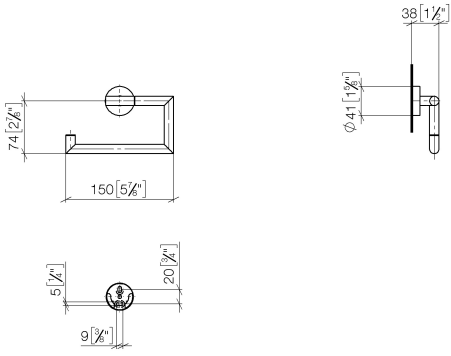

Tissue holder without cover - Dark Chrome

LISSÉ

83 500 979

- width 150mm
- height 95 mm
- rosette Ø 40 mm
- 40mm projection

Fits: LISSÉ, META

	Dark Chrome	83 500 979-19
	Chrome	83 500 979-00
	Brushed Platinum	83 500 979-06
	Light Gold	83 500 979-26
	Brushed Light Gold	83 500 979-27
	Matte Black	83 500 979-33
	Brushed Bronze	83 500 979-42
	Brushed Champagne (22kt Gold)	83 500 979-46
	Champagne (22kt Gold)	83 500 979-47
	Brushed Chrome	83 500 979-93
	Brushed Dark Platinum	83 500 979-99

83 500 979

mm [inches]

83 500 979

Parts for other  
finishes can be found  
here: [Chrome](#)

Tissue holder without cover - Dark Chrome

LISSE

83 500 979

## Spare parts list