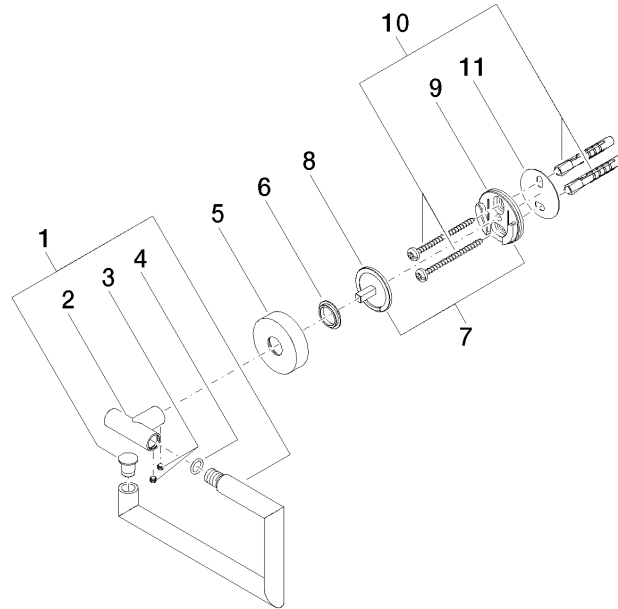

83 500 979

mm [inches]

83 500 979

Product version from 7/1/2023

Parts for other
finishes can be found
here: [Chrome](#)

Tissue holder without cover - Champagne (22kt Gold)

LISSÉ

83 500 979

Spare parts list

Product version from 7/1/2023

No.	Item Number	Name	Quantity used	Delivery time
	90 28 22 626 00-47	holder	12	30