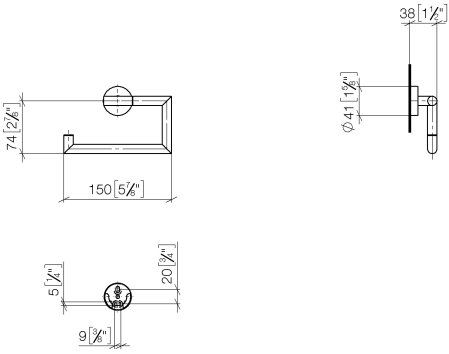

Tissue holder without cover - Champagne (22kt Gold)

LISSÉ

83 500 979

- width 150mm
- height 95 mm
- rosette Ø 40 mm
- 40mm projection

Fits: LISSÉ, META

	Champagne (22kt Gold)	83 500 979-47
	Chrome	83 500 979-00
	Brushed Platinum	83 500 979-06
	Dark Chrome	83 500 979-19
	Light Gold	83 500 979-26
	Brushed Light Gold	83 500 979-27
	Matte Black	83 500 979-33
	Brushed Bronze	83 500 979-42
	Brushed Champagne (22kt Gold)	83 500 979-46
	Brushed Chrome	83 500 979-93
	Brushed Dark Platinum	83 500 979-99

83 500 979

mm [inches]

83 500 979

Product version from 7/1/2023

Parts for other
finishes can be found
here: [Chrome](#)

Tissue holder without cover - Champagne (22kt Gold)

LISSÉ

83 500 979

Spare parts list

Product version from 7/1/2023

No.	Item Number	Name	Quantity used	Delivery time
	90 28 22 626 00-47	holder	12	30