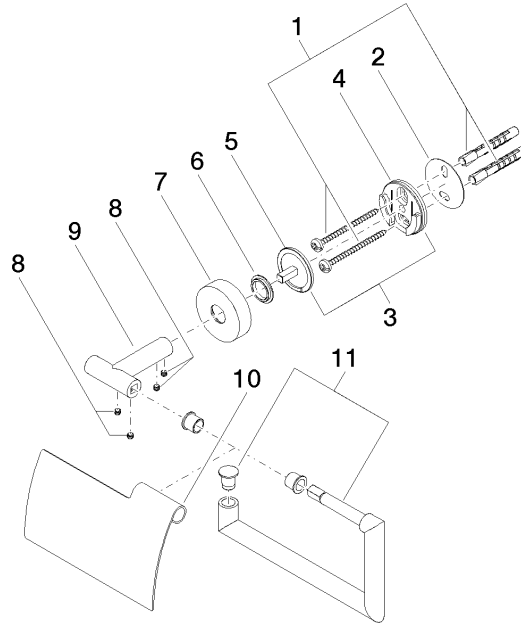

## EDITION PRO Tissue holder with cover - Brushed Chrome

---

83 510 626

- width 150mm
- height 95 mm
- rosette Ø 40 mm
- 40mm projection

	Brushed Chrome	83 510 626-93
	Chrome	83 510 626-00
	Matte Black	83 510 626-33

# EDITION PRO Tissue holder with cover - Brushed Chrome

83 510 626

mm [inches]

EDITION PRO Tissue holder with cover - Brushed Chrome

---

83 510 626

Parts for other  
finishes can be found  
here: [Chrome](#)

## EDITION PRO Tissue holder with cover - Brushed Chrome

---

83 510 626

### Spare parts list

No.	Item Number	Name	Quantity used	Delivery time
	05 30 31 025 00 90	fixing set	14	2