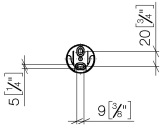

## EDITION PRO Tissue holder with cover - Brushed Chrome

---

83 510 626

- width 150mm
- height 95 mm
- rosette Ø 40 mm
- 40mm projection

	Brushed Chrome	83 510 626-93
	Chrome	83 510 626-00
	Matte Black	83 510 626-33

# EDITION PRO Tissue holder with cover - Brushed Chrome

83 510 626

mm [inches]

EDITION PRO Tissue holder with cover - Brushed Chrome

---

83 510 626

Parts for other  
finishes can be found  
here: [Chrome](#)