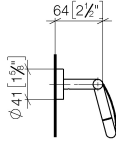

## EDITION PRO Tissue holder with cover - Brushed Chrome

---

83 510 626

- width 150mm
- height 95 mm
- rosette Ø 40 mm
- 40mm projection

	Brushed Chrome	83 510 626-93
	Chrome	83 510 626-00
	Matte Black	83 510 626-33

# EDITION PRO Tissue holder with cover - Brushed Chrome

83 510 626

mm [inches]

EDITION PRO Tissue holder with cover - Brushed Chrome

---

83 510 626

Parts for other  
finishes can be found  
here: [Chrome](#)

### Spare parts list

No.	Item Number	Name	Quantity used	Delivery time
	05 30 31 025 00 90	fixing set	14	2