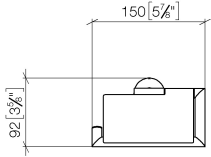

## EDITION PRO Tissue holder with cover - Brushed Chrome

---

83 510 626

- width 150mm
- height 95 mm
- rosette Ø 40 mm
- 40mm projection

	Brushed Chrome	83 510 626-93
	Chrome	83 510 626-00
	Matte Black	83 510 626-33

# EDITION PRO Tissue holder with cover - Brushed Chrome

83 510 626

mm [inches]

EDITION PRO Tissue holder with cover - Brushed Chrome

---

83 510 626

Parts for other  
finishes can be found  
here: [Chrome](#)