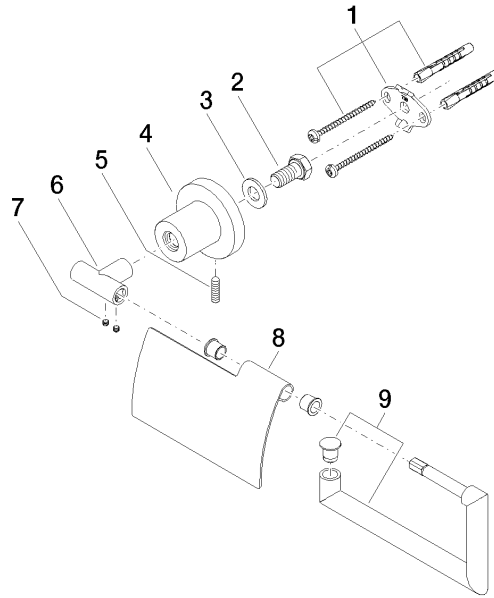

83 510 892 Product version from 4/1/2024

- width 152mm
- height 100 mm
- rosette Ø 55 mm
- 77mm projection

	Platinum	83 510 892-08
	Chrome	83 510 892-00
	Brushed Platinum	83 510 892-06
	Dark Chrome	83 510 892-19
	Brushed Durabronze (23kt Gold)	83 510 892-28
	Matte Black	83 510 892-33
	Brushed Bronze	83 510 892-42
	Brushed Champagne (22kt Gold)	83 510 892-46
	Champagne (22kt Gold)	83 510 892-47
	Brushed Chrome	83 510 892-93
	Brushed Dark Platinum	83 510 892-99

83 510 892 Product version from 4/1/2024

mm [inches]

83 510 892 Product version from 4/1/2024

Parts for other finishes can be found here: [Chrome](#)

Spare parts list

No.	Item Number	Name	Quantity used	Delivery time
4	08 17 89 505-08	holder	1.00	40
2	09 30 30 071 90	screw	1.00	2
8	08 11 02 514-08	lid	1.00	40
1	05 17 20 739 00 90	fixing set	1.00	2
9	90 28 22 641 00-08	holder	1.00	40
6	05 17 89 553 00-08	holder	1.00	40
5	04 31 11 113 00 90	pin	1.00	2
3	09 30 11 046 90	disc	1.00	2
7	90 31 11 038 00 90	pin	2.00	2