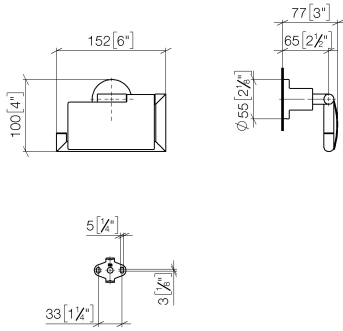

83 510 892 Product version from 4/1/2024

- width 152mm
- height 100 mm
- rosette Ø 55 mm
- 77mm projection

	Platinum	83 510 892-08
	Chrome	83 510 892-00
	Brushed Platinum	83 510 892-06
	Dark Chrome	83 510 892-19
	Brushed Durabronze (23kt Gold)	83 510 892-28
	Matte Black	83 510 892-33
	Brushed Bronze	83 510 892-42
	Brushed Champagne (22kt Gold)	83 510 892-46
	Champagne (22kt Gold)	83 510 892-47
	Brushed Chrome	83 510 892-93
	Brushed Dark Platinum	83 510 892-99

83 510 892 Product version from 4/1/2024

mm [inches]

83 510 892 Product version from 4/1/2024

Parts for other finishes can be found here: [Chrome](#)

Spare parts list

No.	Item Number	Name	Quantity used	Delivery time
4	08 17 89 505-08	holder	1.00	40
2	09 30 30 071 90	screw	1.00	2
8	08 11 02 514-08	lid	1.00	40
1	05 17 20 739 00 90	fixing set	1.00	2
9	90 28 22 641 00-08	holder	1.00	40
6	05 17 89 553 00-08	holder	1.00	40
5	04 31 11 113 00 90	pin	1.00	2
3	09 30 11 046 90	disc	1.00	2
7	90 31 11 038 00 90	pin	2.00	2