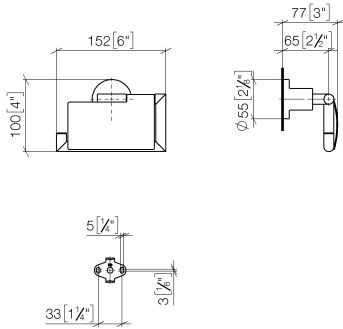

83 510 892 Product version from 4/1/2024

- width 152mm
- height 100 mm
- rosette Ø 55 mm
- 77mm projection

	Matte Black	83 510 892-33
	Chrome	83 510 892-00
	Brushed Platinum	83 510 892-06
	Platinum	83 510 892-08
	Dark Chrome	83 510 892-19
	Brushed Durabronze (23kt Gold)	83 510 892-28
	Brushed Bronze	83 510 892-42
	Brushed Champagne (22kt Gold)	83 510 892-46
	Champagne (22kt Gold)	83 510 892-47
	Brushed Chrome	83 510 892-93
	Brushed Dark Platinum	83 510 892-99

83 510 892 Product version from 4/1/2024

mm [inches]

83 510 892 Product version from 4/1/2024

Parts for other finishes can be found here: [Chrome](#)

Spare parts list

No.	Item Number	Name	Quantity used	Delivery time
3	09 30 11 046 90	disc	1.00	2
4	08 17 89 505-33	holder	1.00	30
1	05 17 20 739 00 90	fixing set	1.00	2
2	09 30 30 071 90	screw	1.00	2
6	05 17 89 553 00-33	holder	1.00	30
8	08 11 02 514-33	lid	1.00	30
9	90 28 22 641 00-33	holder	1.00	30
5	04 31 11 113 00 90	pin	1.00	2
7	90 31 11 038 00 90	pin	2.00	2