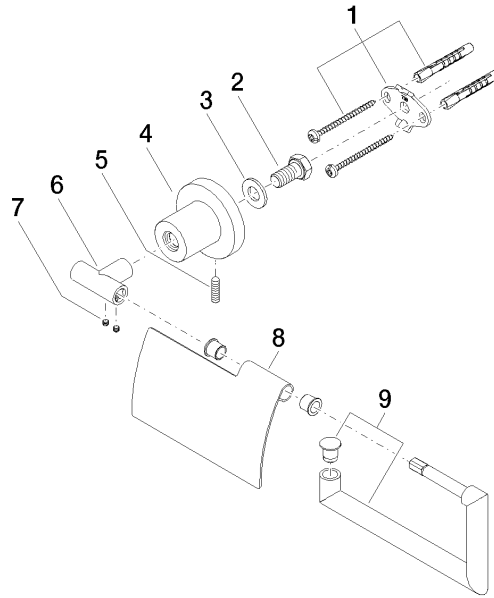

83 510 892 Product version from 4/1/2024

- width 152mm
- height 100 mm
- rosette Ø 55 mm
- 77mm projection

	Matte Black	83 510 892-33
	Chrome	83 510 892-00
	Brushed Platinum	83 510 892-06
	Platinum	83 510 892-08
	Dark Chrome	83 510 892-19
	Brushed Durabronze (23kt Gold)	83 510 892-28
	Brushed Bronze	83 510 892-42
	Brushed Champagne (22kt Gold)	83 510 892-46
	Champagne (22kt Gold)	83 510 892-47
	Brushed Chrome	83 510 892-93
	Brushed Dark Platinum	83 510 892-99

83 510 892 Product version from 4/1/2024

mm [inches]

83 510 892 Product version from 4/1/2024

Parts for other finishes can be found here: [Chrome](#)

Spare parts list

No.	Item Number	Name	Quantity used	Delivery time
3	09 30 11 046 90	disc	1.00	2
4	08 17 89 505-33	holder	1.00	30
1	05 17 20 739 00 90	fixing set	1.00	2
2	09 30 30 071 90	screw	1.00	2
6	05 17 89 553 00-33	holder	1.00	30
8	08 11 02 514-33	lid	1.00	30
9	90 28 22 641 00-33	holder	1.00	30
5	04 31 11 113 00 90	pin	1.00	2
7	90 31 11 038 00 90	pin	2.00	2