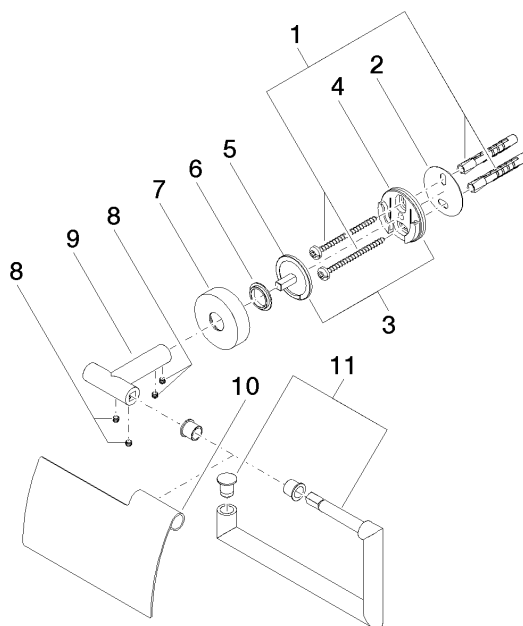

Tissue holder with cover - Brushed Platinum

LISSÉ

83 510 979

- width 150mm
- height 95 mm
- rosette Ø 40 mm
- 40mm projection

Fits: LISSÉ, META

	Brushed Platinum	83 510 979-06
	Chrome	83 510 979-00
	Dark Chrome	83 510 979-19
	Light Gold	83 510 979-26
	Brushed Light Gold	83 510 979-27
	Matte Black	83 510 979-33
	Brushed Bronze	83 510 979-42
	Brushed Champagne (22kt Gold)	83 510 979-46
	Champagne (22kt Gold)	83 510 979-47
	Brushed Chrome	83 510 979-93
	Brushed Dark Platinum	83 510 979-99

83 510 979

mm [inches]

83 510 979

Parts for other finishes can be found here: [Chrome](#)

Spare parts list

No.	Item Number	Name	Quantity used	Delivery time
1	05 30 31 025 00 90	fixing set	1	2
2	05 30 11 519 00 90	disc	1	2
3	05 17 97 501 01 90	fixing set	1	2
4	08 17 97 501 07	holder	1	2
5	08 17 97 559 90	holder	1	2
6	08 30 11 516 90	ring	1	2
7	08 27 97 500-06	rosette	1	10
8	90 31 11 038 00 90	pin	4	2
9	05 17 97 562 01-06	holder	1	10
10	08 11 02 514-06	lid	1	10
11	90 28 22 628 00-06	holder	1	10