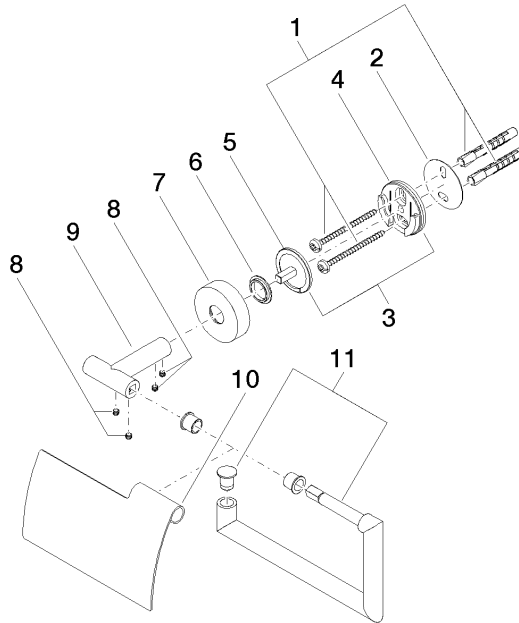

83 510 979

- width 150mm
- height 95 mm
- rosette Ø 40 mm
- 40mm projection

Fits: LISSÉ, META

	Light Gold	83 510 979-26
	Chrome	83 510 979-00
	Brushed Platinum	83 510 979-06
	Dark Chrome	83 510 979-19
	Brushed Light Gold	83 510 979-27
	Matte Black	83 510 979-33
	Brushed Bronze	83 510 979-42
	Brushed Champagne (22kt Gold)	83 510 979-46
	Champagne (22kt Gold)	83 510 979-47
	Brushed Chrome	83 510 979-93
	Brushed Dark Platinum	83 510 979-99

83 510 979

mm [inches]

83 510 979

Parts for other finishes can be found here: [Chrome](#)

Spare parts list

No.	Item Number	Name	Quantity used	Delivery time
1	05 30 31 025 00 90	fixing set	1	2
2	05 30 11 519 00 90	disc	1	2
3	05 17 97 501 01 90	fixing set	1	2
4	08 17 97 501 07	holder	1	2
5	08 17 97 559 90	holder	1	2
6	08 30 11 516 90	ring	1	2
7	08 27 97 500-26	rosette	1	60
8	90 31 11 038 00 90	pin	4	2
9	05 17 97 562 01-26	holder	1	60
10	08 11 02 514-26	lid	1	60
11	90 28 22 628 00-26	holder	1	30