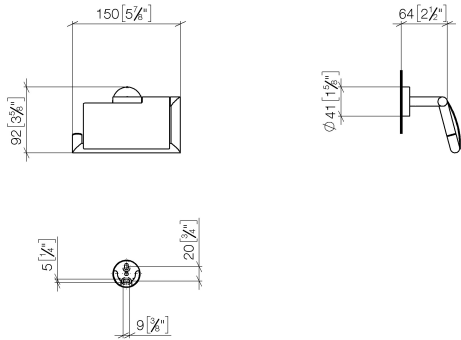

83 510 979

- width 150mm
- height 95 mm
- rosette Ø 40 mm
- 40mm projection

Fits: LISSÉ, META

	Light Gold	83 510 979-26
	Chrome	83 510 979-00
	Brushed Platinum	83 510 979-06
	Dark Chrome	83 510 979-19
	Brushed Light Gold	83 510 979-27
	Matte Black	83 510 979-33
	Brushed Bronze	83 510 979-42
	Brushed Champagne (22kt Gold)	83 510 979-46
	Champagne (22kt Gold)	83 510 979-47
	Brushed Chrome	83 510 979-93
	Brushed Dark Platinum	83 510 979-99

83 510 979

mm [inches]

83 510 979

Parts for other finishes can be found here: [Chrome](#)

Spare parts list

No.	Item Number	Name	Quantity used	Delivery time
1	05 30 31 025 00 90	fixing set	1	2
2	05 30 11 519 00 90	disc	1	2
3	05 17 97 501 01 90	fixing set	1	2
4	08 17 97 501 07	holder	1	2
5	08 17 97 559 90	holder	1	2
6	08 30 11 516 90	ring	1	2
7	08 27 97 500-26	rosette	1	60
8	90 31 11 038 00 90	pin	4	2
9	05 17 97 562 01-26	holder	1	60
10	08 11 02 514-26	lid	1	60
11	90 28 22 628 00-26	holder	1	30