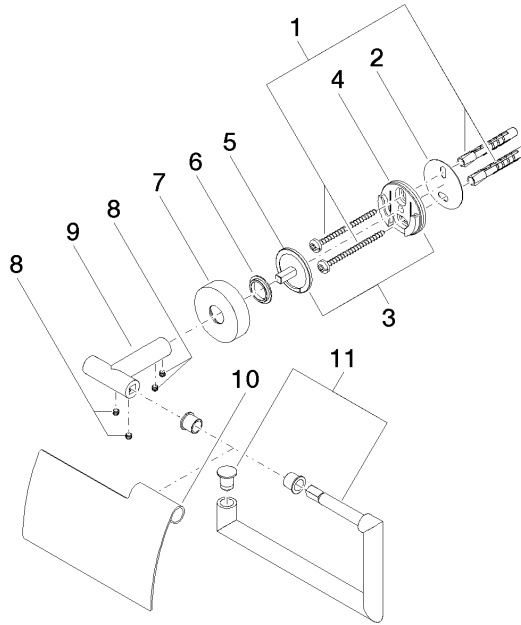

83 510 979

- width 150mm
- height 95 mm
- rosette Ø 40 mm
- 40mm projection

Fits: LISSÉ, META

	Brushed Light Gold	83 510 979-27
	Chrome	83 510 979-00
	Brushed Platinum	83 510 979-06
	Dark Chrome	83 510 979-19
	Light Gold	83 510 979-26
	Matte Black	83 510 979-33
	Brushed Bronze	83 510 979-42
	Brushed Champagne (22kt Gold)	83 510 979-46
	Champagne (22kt Gold)	83 510 979-47
	Brushed Chrome	83 510 979-93
	Brushed Dark Platinum	83 510 979-99

83 510 979

mm [inches]

83 510 979

Parts for other finishes can be found here: [Chrome](#)

Spare parts list

No.	Item Number	Name	Quantity used	Delivery time
1	05 30 31 025 00 90	fixing set	1	2
2	05 30 11 519 00 90	disc	1	2
3	05 17 97 501 01 90	fixing set	1	2
4	08 17 97 501 07	holder	1	2
5	08 17 97 559 90	holder	1	2
6	08 30 11 516 90	ring	1	2
7	08 27 97 500-27	rosette	1	60
8	90 31 11 038 00 90	pin	4	2
9	05 17 97 562 01-27	holder	1	60
10	08 11 02 514-27	lid	1	60
11	90 28 22 628 00-27	holder	1	30