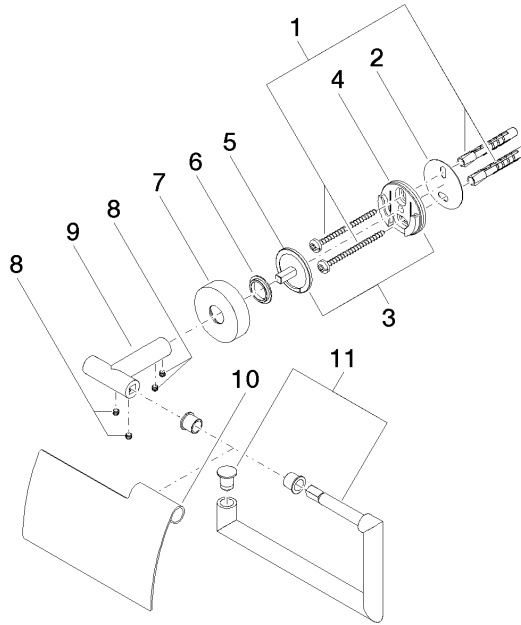

83 510 979

- width 150mm
- height 95 mm
- rosette Ø 40 mm
- 40mm projection

Fits: LISSÉ, META

	Matte Black	83 510 979-33
	Chrome	83 510 979-00
	Brushed Platinum	83 510 979-06
	Dark Chrome	83 510 979-19
	Light Gold	83 510 979-26
	Brushed Light Gold	83 510 979-27
	Brushed Bronze	83 510 979-42
	Brushed Champagne (22kt Gold)	83 510 979-46
	Champagne (22kt Gold)	83 510 979-47
	Brushed Chrome	83 510 979-93
	Brushed Dark Platinum	83 510 979-99

83 510 979

mm [inches]

83 510 979

Parts for other finishes can be found here: [Chrome](#)

Spare parts list

No.	Item Number	Name	Quantity used	Delivery time
1	05 30 31 025 00 90	fixing set	1	2
2	05 30 11 519 00 90	disc	1	2
3	05 17 97 501 01 90	fixing set	1	2
4	08 17 97 501 07	holder	1	2
5	08 17 97 559 90	holder	1	2
6	08 30 11 516 90	ring	1	2
7	08 27 97 500-33	rosette	1	30
8	90 31 11 038 00 90	pin	4	2
9	05 17 97 562 01-33	holder	1	30
10	08 11 02 514-33	lid	1	30
11	90 28 22 628 00-33	holder	1	30