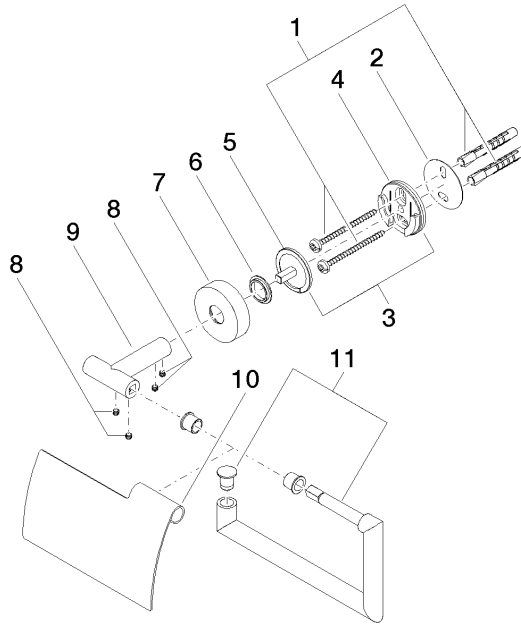

83 510 979

- width 150mm
- height 95 mm
- rosette Ø 40 mm
- 40mm projection

Fits: LISSÉ, META

	Brushed Bronze	83 510 979-42
	Chrome	83 510 979-00
	Brushed Platinum	83 510 979-06
	Dark Chrome	83 510 979-19
	Light Gold	83 510 979-26
	Brushed Light Gold	83 510 979-27
	Matte Black	83 510 979-33
	Brushed Champagne (22kt Gold)	83 510 979-46
	Champagne (22kt Gold)	83 510 979-47
	Brushed Chrome	83 510 979-93
	Brushed Dark Platinum	83 510 979-99

83 510 979

mm [inches]

83 510 979

Parts for other finishes can be found here: [Chrome](#)

Spare parts list

No.	Item Number	Name	Quantity used	Delivery time
1	05 30 31 025 00 90	fixing set	1	2
2	05 30 11 519 00 90	disc	1	2
3	05 17 97 501 01 90	fixing set	1	2
4	08 17 97 501 07	holder	1	2
5	08 17 97 559 90	holder	1	2
6	08 30 11 516 90	ring	1	2
7	08 27 97 500-42	rosette	1	60
8	90 31 11 038 00 90	pin	4	2
9	05 17 97 562 01-42	holder	1	60
10	08 11 02 514-42	lid	1	60
11	90 28 22 628 00-42	holder	1	30